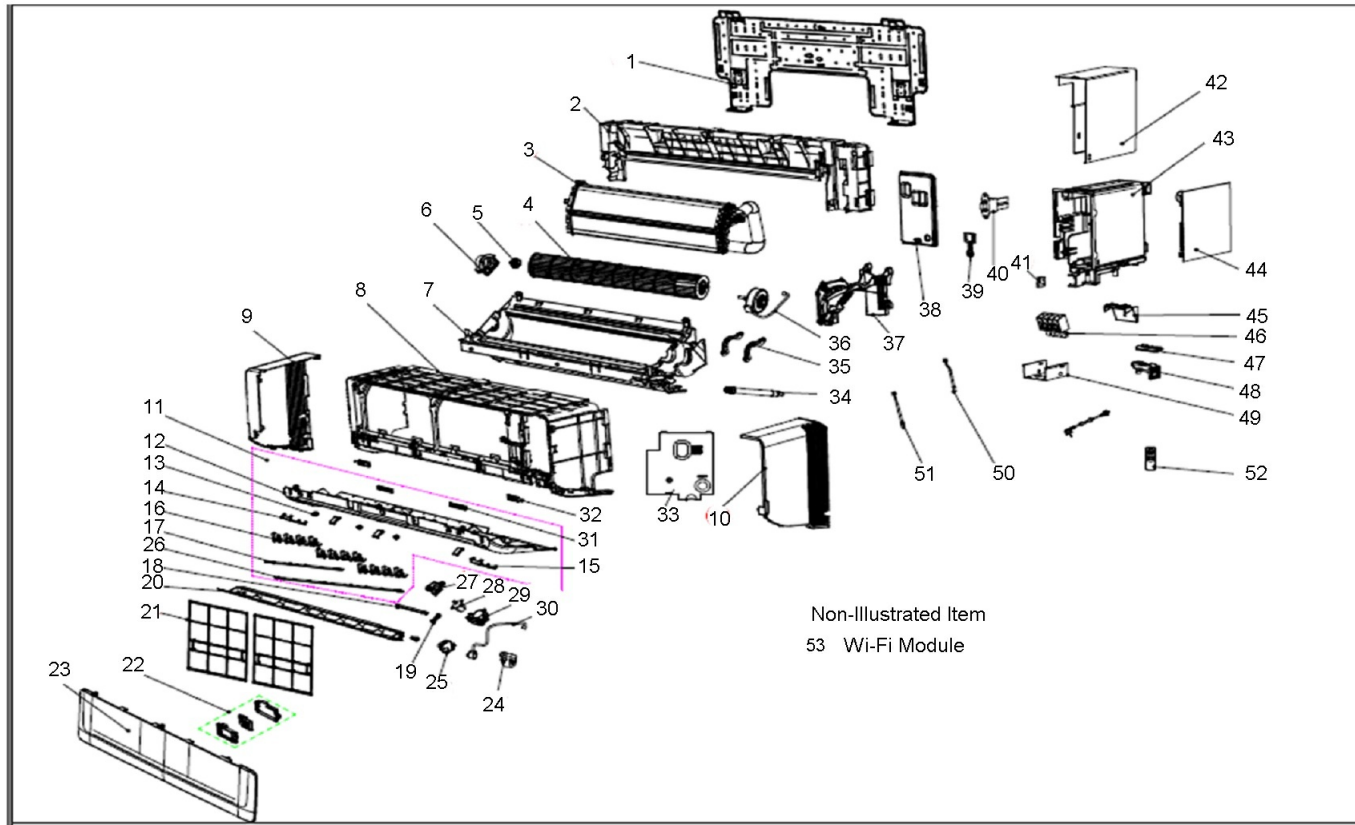

FPHFW18A3B

**FPHFW18A3B**

N.	Part Number	Description	Qty	
1	67400463	Installation Plate	1	
3	67401191	2012474 - Refrigeration System	1	
4	67400464	Blower Wheel	1	
5	67400230	Bearing	1	
6	67400466	Baffle	1	
7	67400467	Air Duct Assembly - Frame	1	
8	67400468	Main Shell	1	
9	67400469	Left Side Panel	1	
10	67400470	Right Side Panel	1	
11	67400471	Air Outlet Parts	1	
12	67400472	Air Outlet	1	
13	67400473	Axis Sheath	1	
14	67400474	Ornamental Part	1	
15	67400475	Ornamental Part	1	
16	67400476	Vertical Level Vane	1	
17	67400477	Center Staff	1	
18	67400478	Center Staff	1	
20	67400479	Wire Vane	1	
21	67400480	Air Filter	1	
22	67400166	Wire Terminal Board	1	

**FPHFW18A3B**

N.	Part Number	Description	Qty	
23	67400482	Front Panel	1	
28	67400174	Vane Motor	1	
30	67400222	Louver Motor	1	
31	67400485	Baffle	1	
32	67400598	Axes	1	
34	67400487	Water Pipe Parts	1	
36	67400488	Indoor Fan Motor	1	
39	67400489	Button	1	
40	67400490	Power Switch	1	
44	67400491	Main PCB	1	
46	67400236	Display PCB	1	
49	67400611	Guard Cover	1	
50	67400494	Coil Temp Sensor	1	
51	67400495	Ambient Temp Sensor	1	
52	67400161	Remote Control	1	
53	67401169	Wifi Module	1	