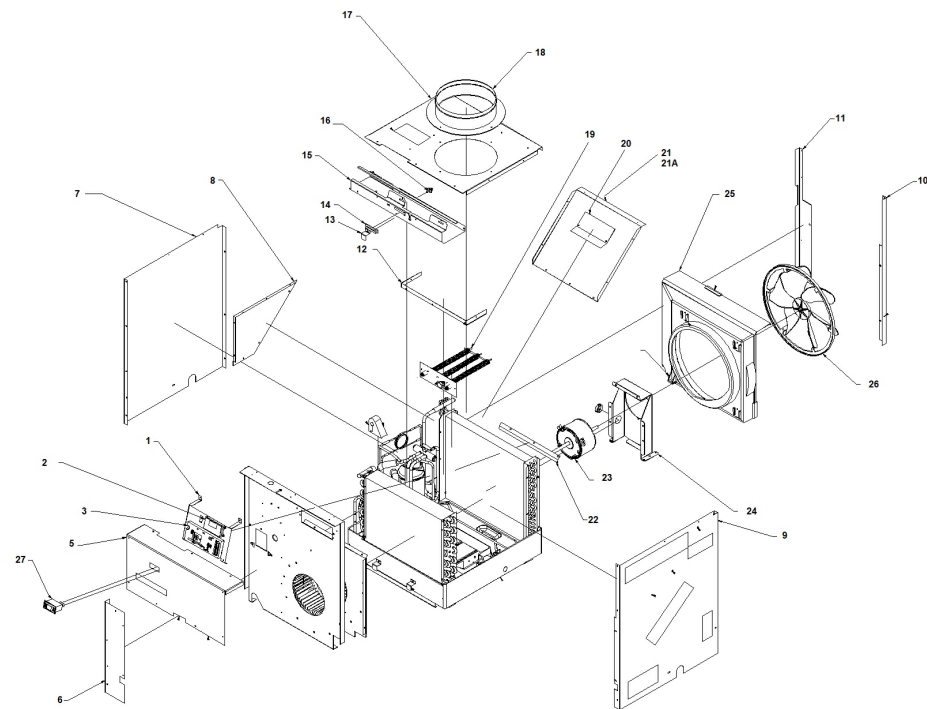

VHA09R25RTP-B Refrigeration Assembly

VHA09R25RTP-B Refrigeration Assembly

N.	Part Number	Description	Qty
1	80101274	Condenser Coil Vcs .312X3X18Rc2Vn45B19X17H6	1
2	80023703	Basepan VPAK	1
3	80042325	Assy Tube Check Valve Vha09	1
4	61834800	Strainer .312 Coil	1
5	80042307	Assy Tube Evap To Check Valve Vha09	1
6	80041761	Evaporator Coil Ves.312X4X16Xu9V45A18X13H	1
7	91400402	Stud Comp Mtg	1
8	61028904	Compressor Grommet	1
9	61718146	Kit Compr Replmt 62200507	1
10	25063606	Coil Solenoid 208/230Vac Dunan W/Wires Dxq-1680	1
11	25018305	Reversing Valve Body	1
11.5	80042317	Assy Valve Reversing Vha09	1
12	61834800	Strainer .312 Coil	1
13	60179904	Condensate Drain Valve	1
14	80042315	Assy Sump Tube Vha09	1

VHA09R25RTP-B Unit Assembly

Non Illustrated Items
4 E-Control Assy Jumper

(9-12k Unit Assembly)

VHA09R25RTP-B Unit Assembly

N.	Part Number	Description	Qty
1	80050636	BRACket Elect Cntrl VPAK Small Circ-Breaker	1
2	62600601	Display Service Vpac Kuhl	1
3	62601009	Kit E-Cntl Serv Cool Hp Vha	1
5	80015705	Panel Control Box Prepntd	1
6	80049601	Insul Asy, Lft Front Pnl	1
7	80013809	Assy Insul Left Side Panel	1
8	80027701	Insul Assy Blwr Side Panel	1
9	80013808	Assy Insul Right Side Panel	1
10	80049100	Upright Right Rear	1
11	80049200	Upright Left Rear	1
12	80049000	Insulation Retainer	1
13	80037403	Clip Filter Chamfered	1
17	80013503	Assy Insulation Top Cover Prepai	1
18	80001800	Collar 24 Ga.	1
19	80017102	Heater VPAK-A Nxt 2.5Kw 265V	1
20	80023401	Support Heater	1
21A	80014102	Assy Blwr Panel Insul	1
21	80018737	Assy Insul Blower Front 265V	1
22	80000900	Retainer Insul	1
23	80006873	Mtr 1/4 4 10P Cw 2 Bldc VPAK	1