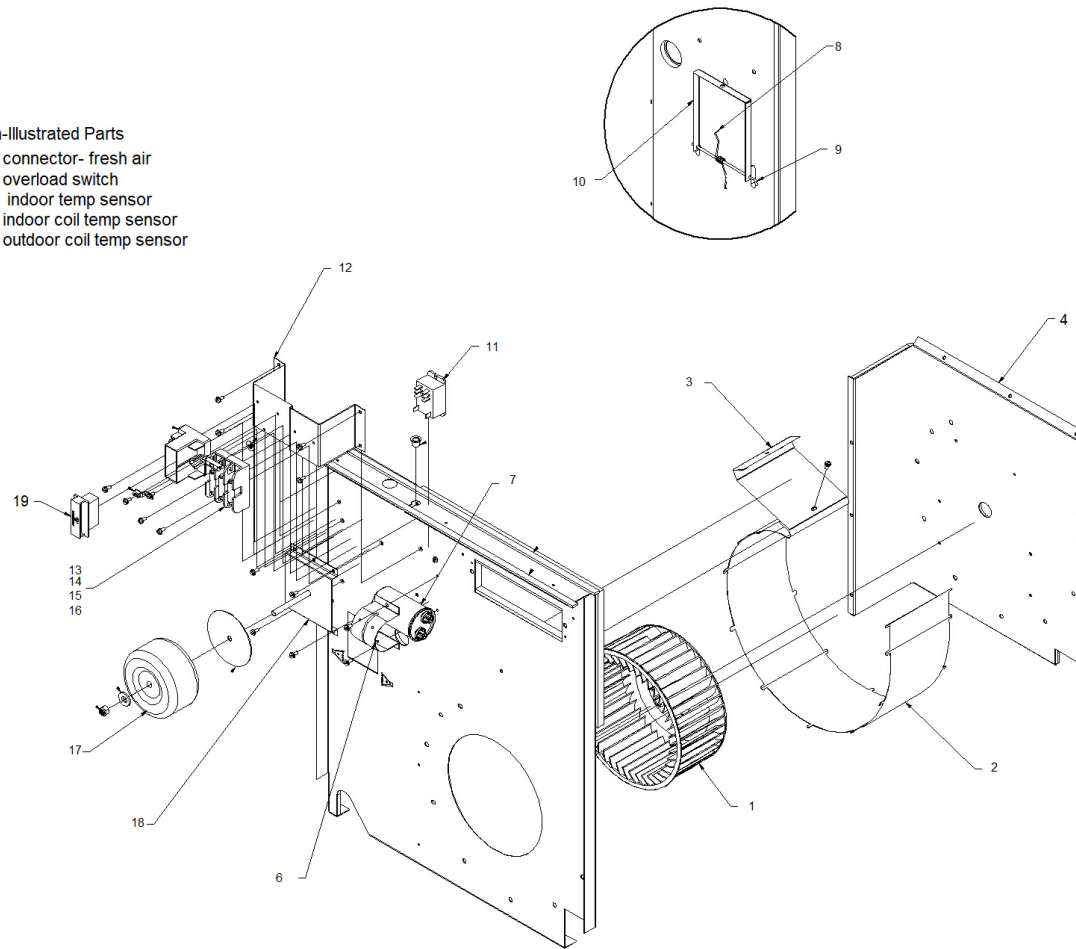

VHA09R25RTP-B Electrical 265v
Non-Illustrated Parts

- 24 connector- fresh air
- 25 overload switch
- 26 indoor temp sensor
- 27 indoor coil temp sensor
- 28 outdoor coil temp sensor

(9-12k 265v Electrical)

VHA09R25RTP-B Electrical 265v

N.	Part Number	Description	Qty
1	60610616	Wheel Blower Ta0755	1
2	80010302	Wrapper Assy, Insulated	1
3	80018403	Plate Scroll	1
4	80019002	No Longer Available Assy Insul Innerwall Blower 144Mm	1
6	20709185	Clamp, Capacitor: Replaced By 60062720	1
7	61080702	Capctr 25 Mf 450V 2.0	1
8	61613600	Spring .043 Music Wire	1
9	61610400	Pin Hinge	1
10	61610300	Exhaust Air Door	1
11	61643311	Relay 230V Coil Dpdt 30A 208/240Vac	1
12	80118502	BRACket Fuse Holder	1
13	61776111	Fuse Block 3 Poles 30 Amp	1
14	21058443	Fuse Holder 20A Hpf 13/32 X 1-1/2	1
15	61773319	Fuse 600V 15A Cc Td	1
16	61773317	Fuse 600V 20A Cc Td	1
17	61670803	Transformer In 265V Out 235 V	1
18	80018702	Assy Mounting Bkt Toroidal Tnsfr	1
19	80007600	Nonfused Disconnect	1
24	61814800	Connector Fresh Air S/M	1
25	61764607	Olp B180-140B-241C 60343539	1

VHA09R25RTP-B Electrical 265v

N.	Part Number	Description	Qty	
26	62600203	Sensor Id R/A Temperature (White)	1	
27	62600205	Sensor Id Coil Temperature (Green)	1	
28	62600206	Sensor Od Coil Temperature (Blue)	1	