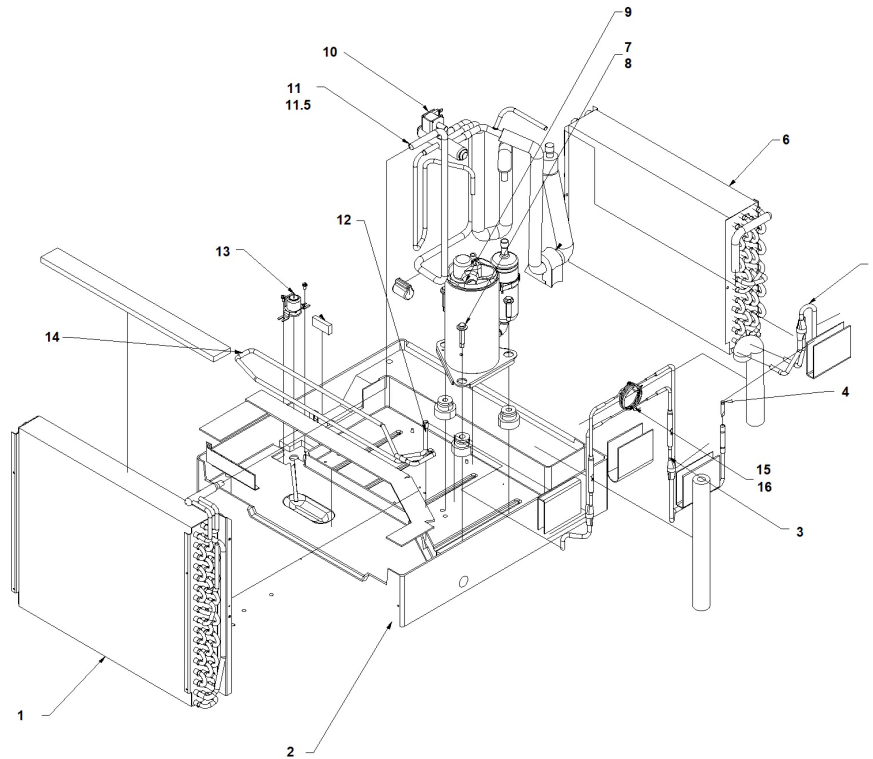

VHA09R25RTP-B Electrical 265v
Non-Illustrated Parts

- 24 connector- fresh air
- 25 overload switch
- 26 indoor temp sensor
- 27 indoor coil temp sensor
- 28 outdoor coil temp sensor

(9-12k 265v Electrical)

VHA09R25RTP-B Electrical 265v

N.	Part Number	Description	Qty
1	60610616	Wheel Blower Ta0755	1
2	80010302	Wrapper Assy, Insulated	1
3	80018403	Plate Scroll	1
4	80019002	No Longer Available Assy Insul Innerwall Blower 144Mm	1
6	20709185	Clamp, Capacitor: Replaced By 60062720	1
7	61080702	Capctr 25 Mf 450V 2.0	1
8	61613600	Spring .043 Music Wire	1
9	61610400	Pin Hinge	1
10	61610300	Exhaust Air Door	1
11	61643311	Relay 230V Coil Dpdt 30A 208/240Vac	1
12	80118502	BRACket Fuse Holder	1
13	61776111	Fuse Block 3 Poles 30 Amp	1
14	21058443	Fuse Holder 20A Hpf 13/32 X 1-1/2	1
15	61773319	Fuse 600V 15A Cc Td	1
16	61773317	Fuse 600V 20A Cc Td	1
17	61670803	Transformer In 265V Out 235 V	1
18	80018702	Assy Mounting Bkt Toroidal Tnsfr	1
19	80007600	Nonfused Disconnect	1
24	61814800	Connector Fresh Air S/M	1
25	61764607	Olp B180-140B-241C 60343539	1

VHA09R25RTP-B Electrical 265v

N.	Part Number	Description	Qty	
26	62600203	Sensor Id R/A Temperature (White)	1	
27	62600205	Sensor Id Coil Temperature (Green)	1	
28	62600206	Sensor Od Coil Temperature (Blue)	1	

VHA09R25RTP-B Refrigeration Assembly

VHA09R25RTP-B Refrigeration Assembly

N.	Part Number	Description	Qty
1	80101274	Condenser Coil Vcs .312X3X18Rc2Vn45B19X17H6	1
2	80023703	Basepan VPAK	1
3	80042325	Assy Tube Check Valve Vha09	1
4	61834800	Strainer .312 Coil	1
5	80042307	Assy Tube Evap To Check Valve Vha09	1
6	80041761	Evaporator Coil Ves.312X4X16Xu9V45A18X13H	1
7	91400402	Stud Comp Mtg	1
8	61028904	Compressor Grommet	1
9	61718146	Kit Compr Replmt 62200507	1
10	25063606	Coil Solenoid 208/230Vac Dunan W/Wires Dxq-1680	1
11	25018305	Reversing Valve Body	1
11.5	80042317	Assy Valve Reversing Vha09	1
12	61834800	Strainer .312 Coil	1
13	60179904	Condensate Drain Valve	1
14	80042315	Assy Sump Tube Vha09	1