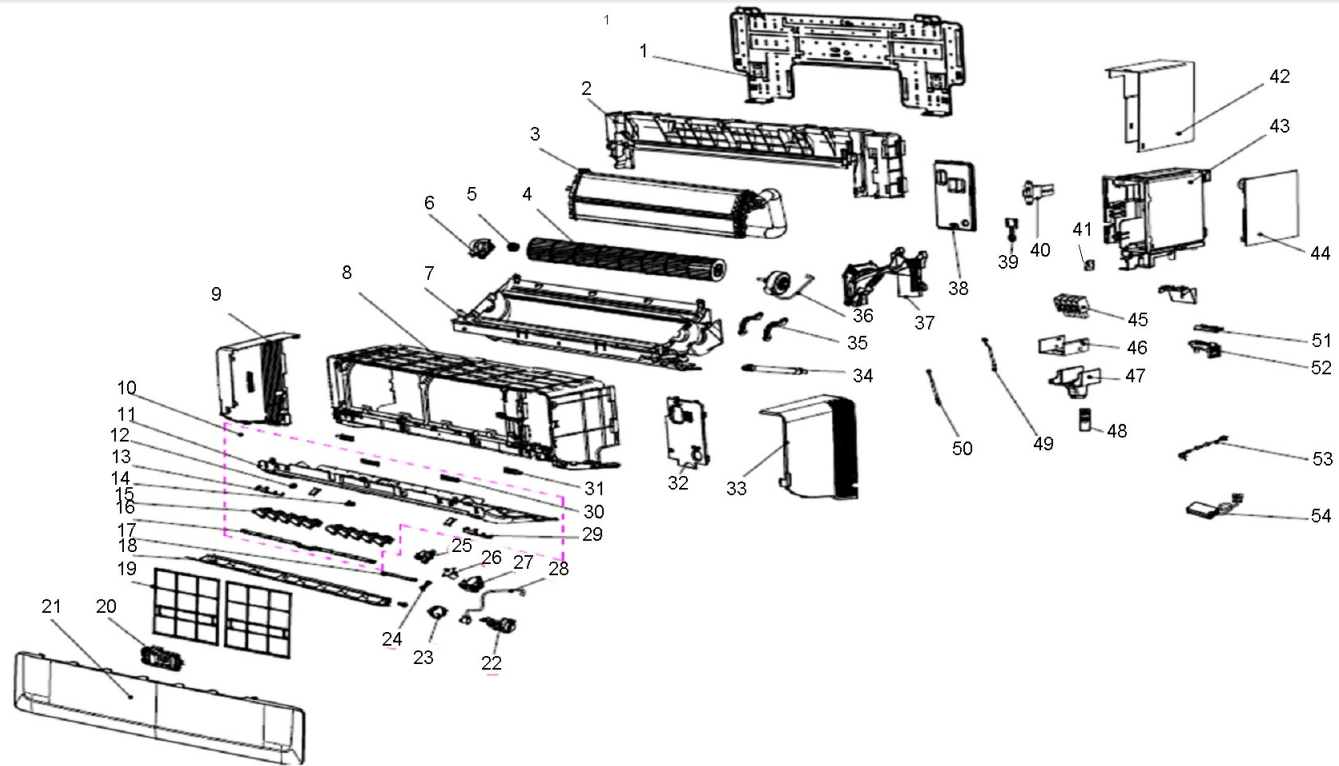

FPHSW09A1B

FPHSW09A1B

**FPHSW09A1B**

N.	Part Number	Description	Qty	
1	67400571	Installation Plate	1	
2	67400572	Support	1	
3	67400573	Evaporator Coil	1	
4	67400154	Blower Wheel	1	
5	67400155	Bearing	1	
6	67400466	Baffle	1	
7	67400576	Air Duct Assembly	1	
8	67400577	Shell	1	
9	67400578	Decorative Panel	1	
10	67400579	Air Outlet Parts	1	
11	67400580	Air Outlet	1	
12	67400473	Axis Sheath	1	
13	67400582	Ornamental Part	1	
14	67400583	Axes	1	
15	67400584	Vertical Level Vane	1	
16	67400585	Center Staff	1	
17	67400586	Center Staff	1	
18	67400587	Level Vane	1	
19	67400179	Air Filter	1	
20	67400177	Display PCB	1	

**FPHSW09A1B**

N.	Part Number	Description	Qty	
21	67400588	Panel	1	
22	67400589	Motor BRACket	1	
23	67400590	Motor Cover	1	
24	67400591	Center Staff	1	
25	67400592	Motor Cover	1	
26	67400174	Vane Motor	1	
27	67400550	Motor BRACket	1	
28	67400595	Louver Motor	1	
29	67400596	Ornamental Part	1	
30	67400485	Baffle	1	
31	67400598	Axes	1	
32	67400599	Wiring Distribution Cover Assy	1	
33	67400600	Decorative Panel	1	
34	67400487	Water Pipe Parts	1	
35	67400602	Motor Hoop	1	
36	67400326	Indoor Fan Motor	1	
37	67400603	Motor Guard	1	
38	67400604	Electric Box Cover	1	
39	67400489	Button	1	
40	67400490	Power Switch	1	