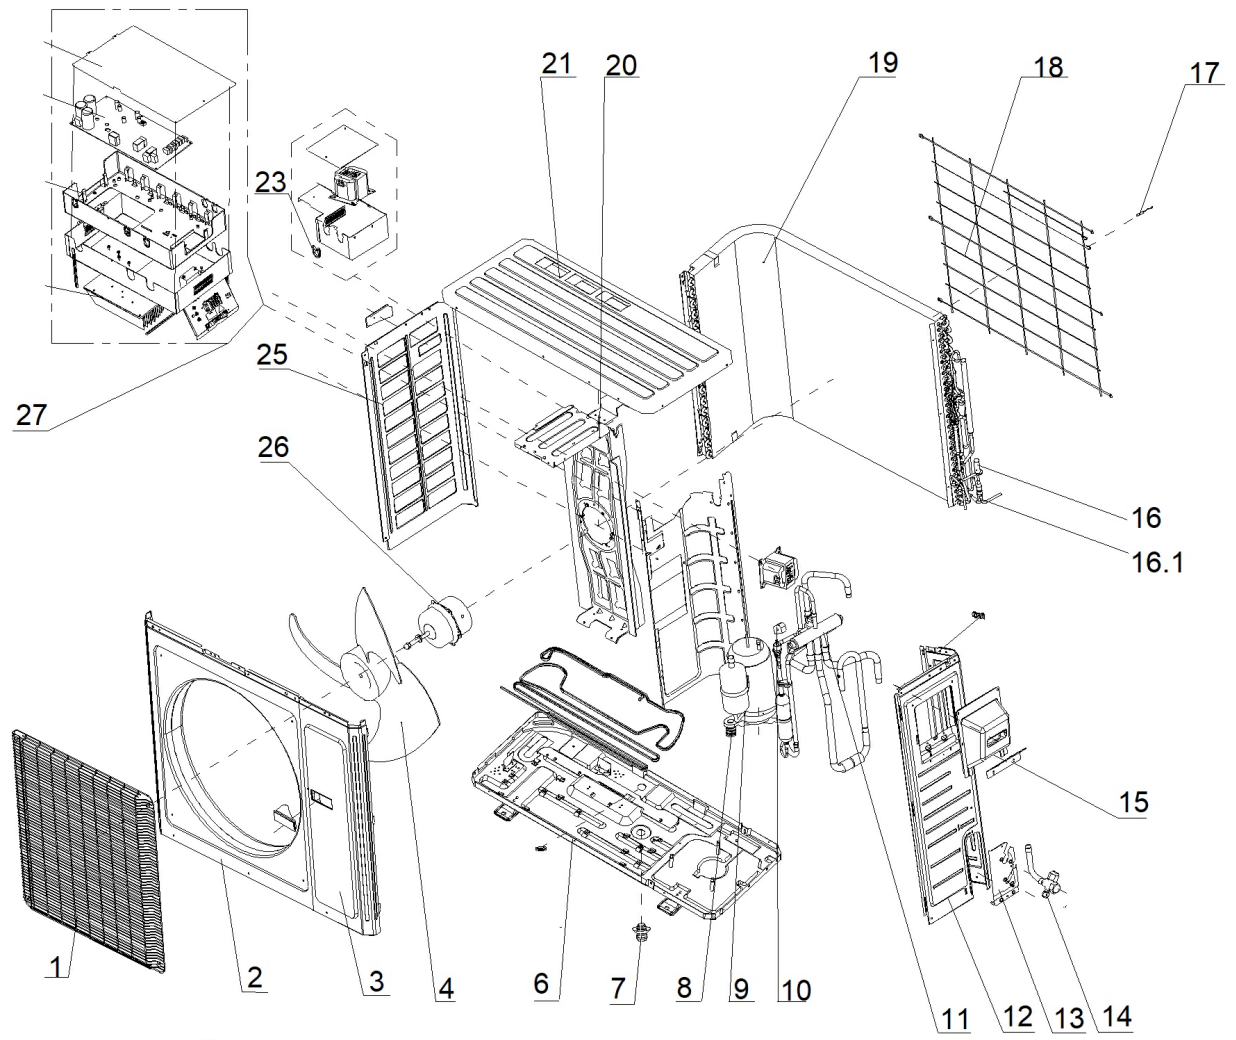

FHSR36A3A

Non-illustrated Parts

28 Temp Sensor

FSHSR36A3A

N.	Part Number	Description	Qty
1	69700572	Front Grill	1
2	69700573	Front Panel Assy	1
3	69700514	Front Side Plate Sub-Assy	1
4	69700515	Outdoor Fan Blade	1
6	69700516	Chassis Sub-Assy	1
7	69700164	Drainage Connector	1
8	69700518	Compressor	1
9	69700576	Electrical Heater(Compressor)	1
10	69700520	Reversing Valve Solenoid	1
11	69701187	Reversing Valve Assy	1
12	69700219	Right Side Plate	1
13	69700579	Valve Support Sub-Assy	1
14	69700167	Shutoff Valve	1
15	69700581	Shell Handle	1
16	69700582	EEV Coil	1
16.1	69700012	Electronic Expansion Valve	1
17	69700583	Temp Sensor	1
18	69700528	Rear Grill	1
19	69700585	Condenser Coil	1
20	69700530	Support	1

FSHSR36A3A

N.	Part Number	Description	Qty	
21	69700587	No Longer Available: Top Cover Sub-Assy	1	
23	69700588	No Longer Available: Cable Cross Loop	1	
25	69700218	Left Side Plate	1	
26	69700590	Outdoor Fan Motor	1	
27	69700591	Electric Box Assy (PCB Included)	1	
28	69700527	Temp Sensor Kit 20Kt/15Ks/50Kt	1	