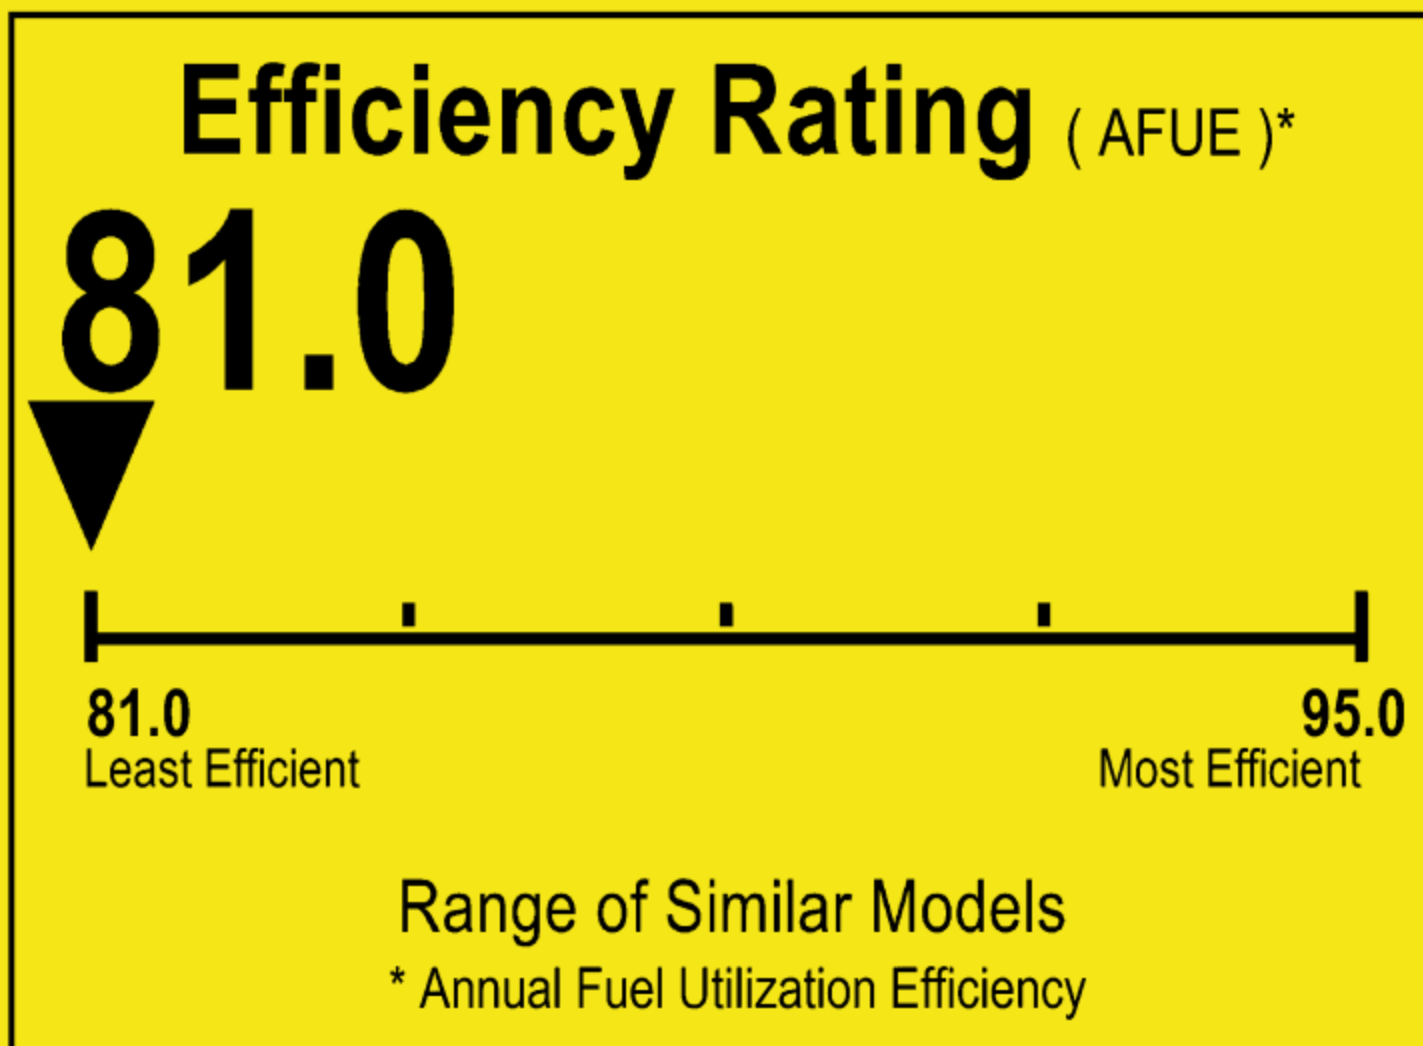

U.S. Government

Federal law prohibits removal of this label before consumer purchase.

ENERGYGUIDE

Furnace
Weatherized
Natural Gas, Propane Gas

TRANE
Model 4YCC4036A1070**

For energy cost info, visit productinfo.energy.gov