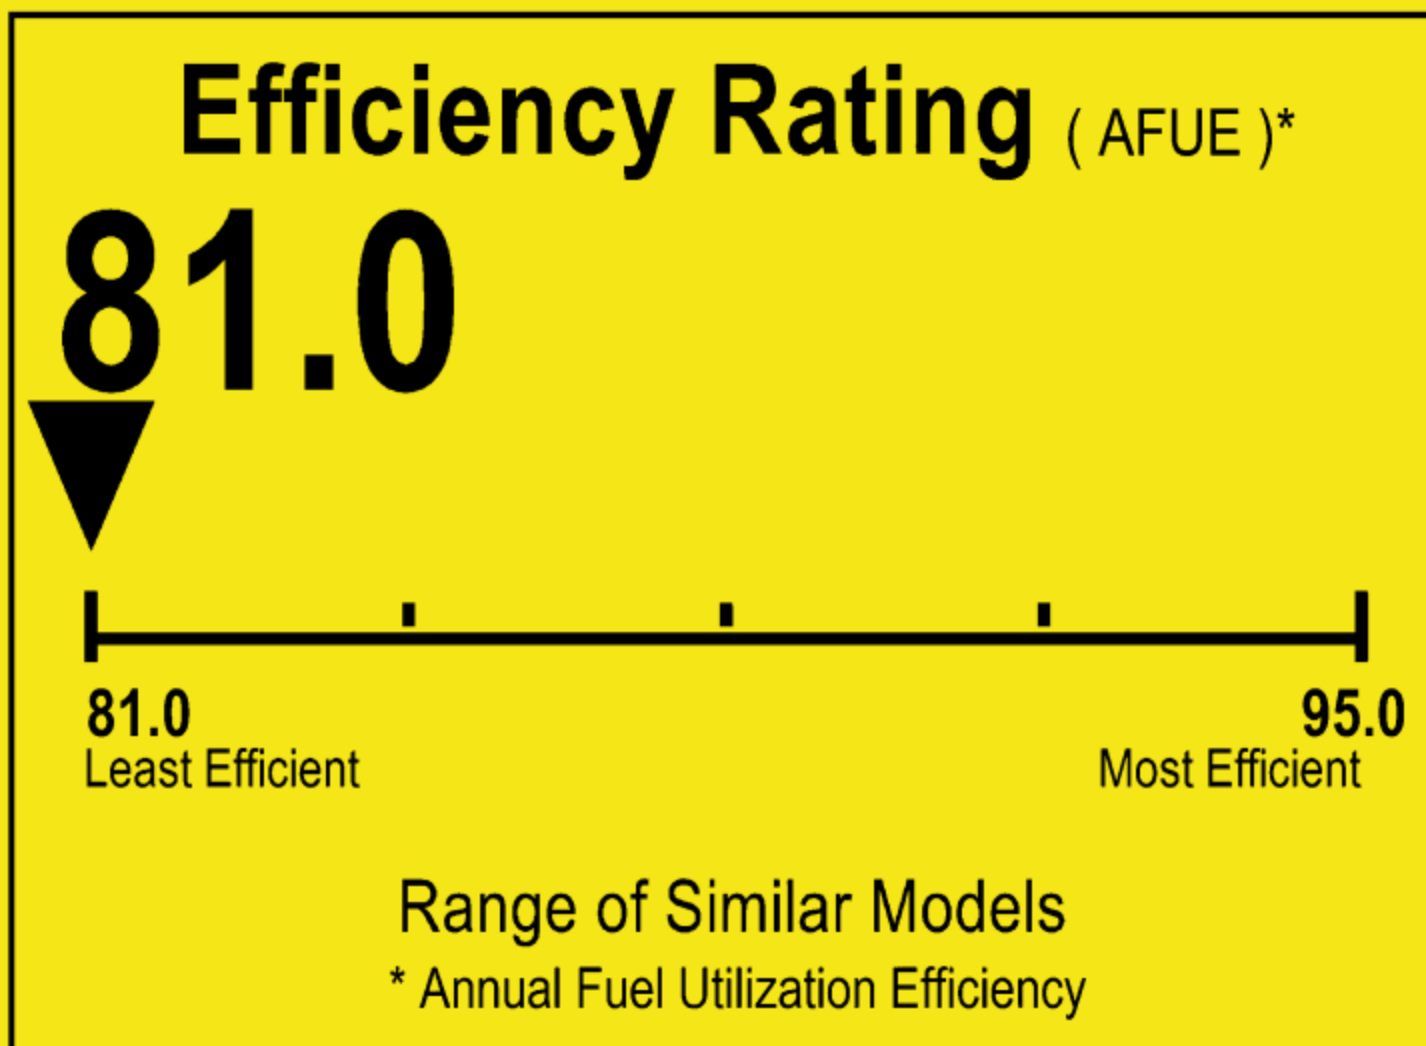

U.S. Government

Federal law prohibits removal of this label before consumer purchase.

ENERGYGUIDE

Furnace
Weatherized
Natural Gas, Propane Gas

TRANE
Model 4YCC4060A1115**

For energy cost info, visit productinfo.energy.gov