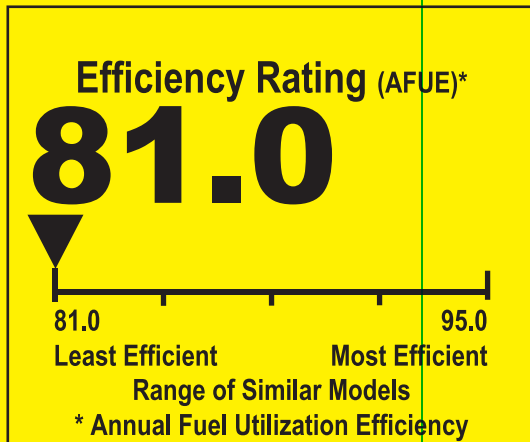

ENERGYGUIDE

Central Air Conditioner
Cooling Only
Single Package

Trane U.S. Inc.
Models:
4YCC4024E1
4YCC4030E1
4YCC4036E1
4YCC4042E1
4YCC4060E1

Notice:
Federal law allows this unit to be installed in all U.S. States and territories

Energy Efficiency Ratio 2 (EER2): This units EER2 is 11.0

Furnace
Weatherized
Natural Gas

For Energy Cost info, visit productinfo.energy.gov