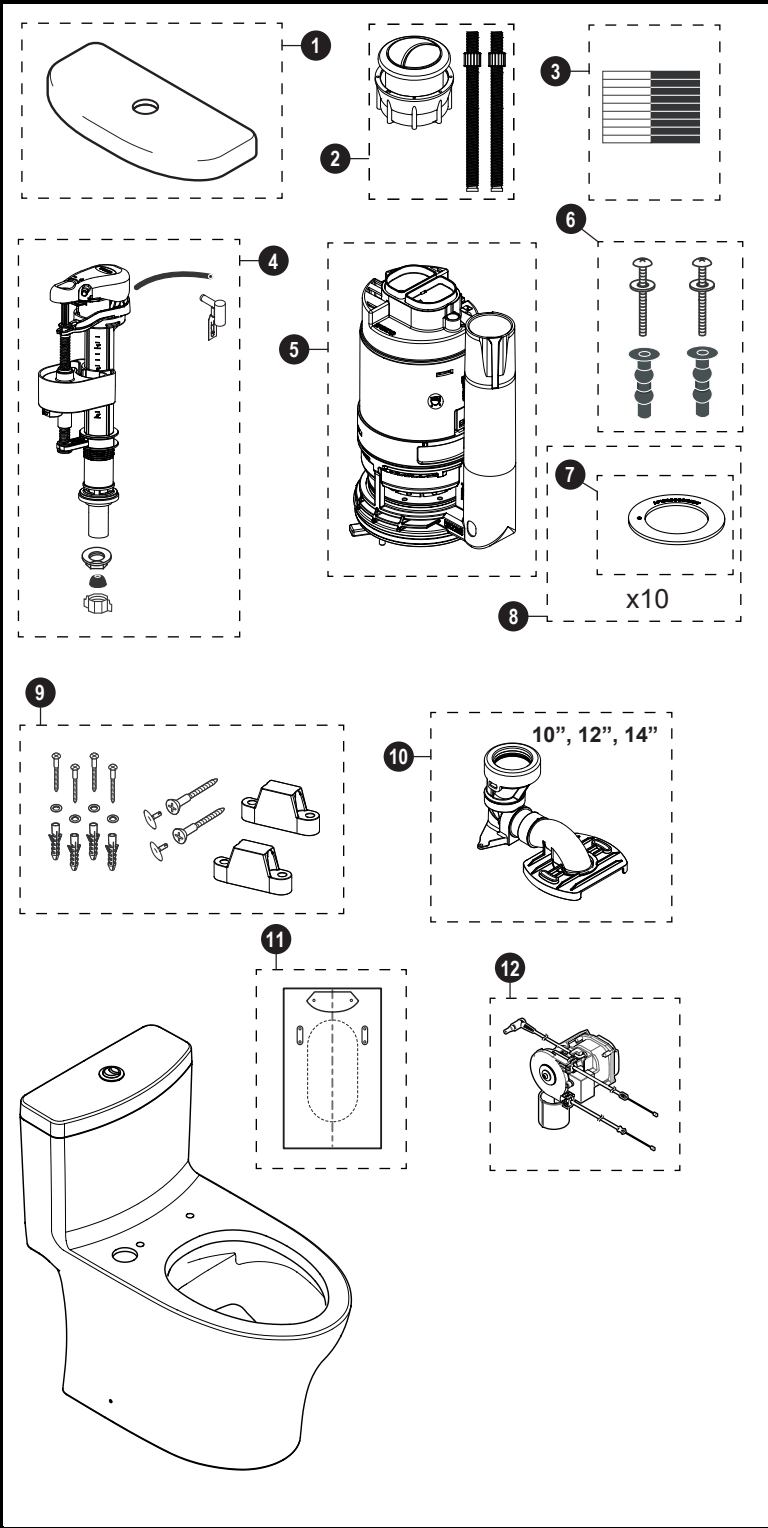

**CST646CEMFGNAT40, MS646124CEMF(G)N, MS646234CEMFGN, MW6463046CEMFGN(A),
MW6463056CEMFGN(A), MW6463074CEMFGN, MW6463084CEMFGN**

MS646124CEMF(G)N MS646234CEMFGN MW6463046CEMFGN(A) MW6463056CEMFGN(A)
CST646CEMF(G)NAT40 CST646CEMFGNAT40 CST646CEMFGNAT40 CST646CEMFGNAT40
SS124 SS234 SW3046AT40 SW3056AT40

MW6463074CEMFGN MW6463084CEMFGN
CST646CEMFGNAT40 CST646CEMFGNAT40
SW3074T40 SW3084T40

Aquia® IV WASHLET®+
**1.28 & 0.9 Gpf Toilet, Elongated, Universal Height,
DYNAMAX TORNADO FLUSH®, Unifit Rough-in,
(including CEFIONTECT® & Auto Flush)**

Item	Part	Description
1	TCU646VCRE#01	Tank Lid w/ velcro tape - Cotton
	TCU646VCRE#03	Tank Lid w/ velcro tape - Bone
	TCU646VCRE#11	Tank Lid w/ velcro tape - Colonial White
	TCU646VCRE#12	Tank Lid w/ velcro tape - Sedona Beige
	TCU646VCRE#51	Tank Lid w/ velcro tape - Ebony
2	THU848#01-A	Push Button Assembly - Cotton
	THU848#BN-A	Push Button Assembly - Brushed Nickel
	THU848#CP-A	Push Button Assembly - Chrome Plated
	THU848#PN-A	Push Button Assembly - Polished Nickel
3	THU107	Velcro Tape
4	TSU802.13-A	Fill Valve
5	THU844-A	Flush Valve Assembly, 1.28gpf
6	THU651N	Seat Top Mounting Hardware
7	9BU112E-A	Flush Valve Seal Gasket - 1piece
8	THU744	Flush Valve Seal Gasket - 10pieces
9	THU742#01-A	Toilet Mounting Hardware (for #01 & #11)
	THU742#03-A	Toilet Mounting Hardware
	THU742#12-A	Toilet Mounting Hardware
	THU742#51-A	Toilet Mounting Hardware
10	TSU48.10	10" Unifit Rough-in
	TSU48.12	12" Unifit Rough-in
	TSU48.14	14" Unifit Rough-in
11	0GU181-1-A	12" Unifit Rough-in Installation Template
	0GU182-1-A	10" & 14" Unifit Rough-in Installation Template
12	THU765	Auto Flush unit for Dual Flush

Note:

Product Number Explanations

One-piece Toilet

(CST) Gravity Type Toilet
(MS) Toilet & Seat combo
(MW) Toilet & Washlet combo
(646) Model

(C) DYNAMAX
TORNADO FLUSH®
(E) 1.28 gpf
(M) Dual Flush
(G) CEFIONTECT®
(T40) WASHLET®+