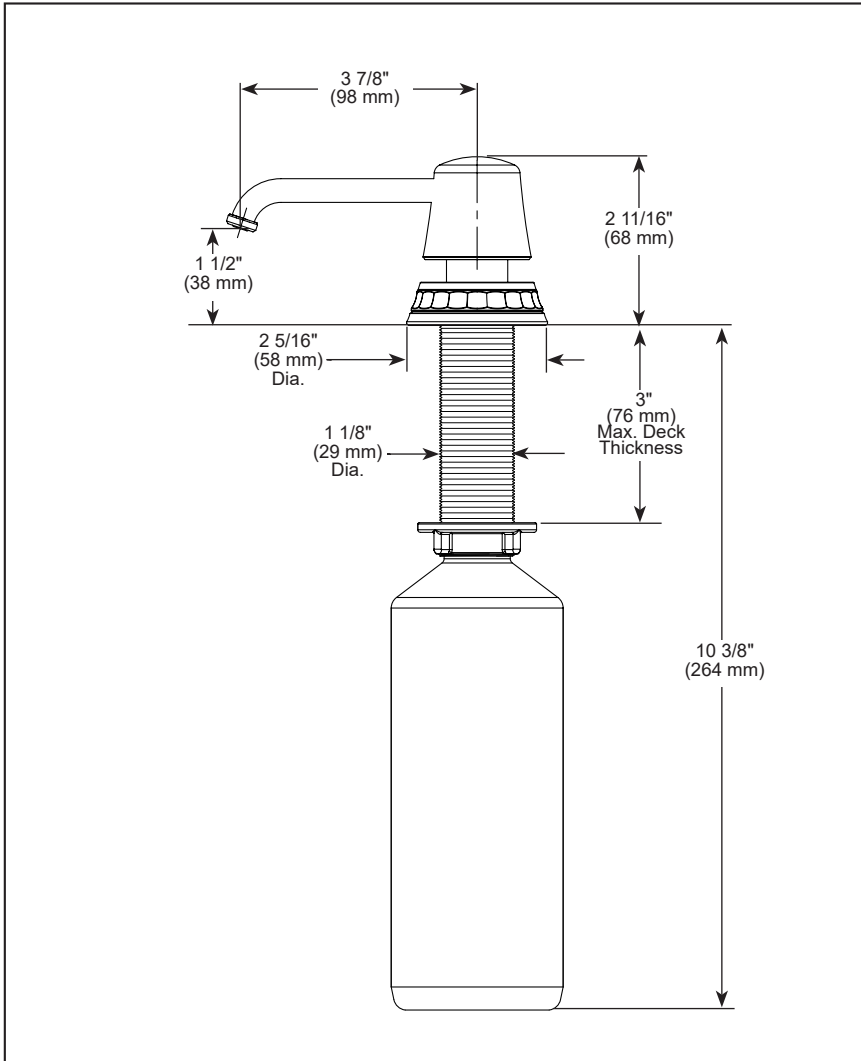

WARRANTY

- Parts and Finish – Lifetime limited warranty; or for commercial purchasers, 10 years for multi-family residential (apartments and condominiums) and 5 years for all other commercial uses, in each case from the date the product is received by the original purchaser or their authorized representative (installation contractor, etc.).
- Please go to www.brizo.com for the complete details of our limited warranty.