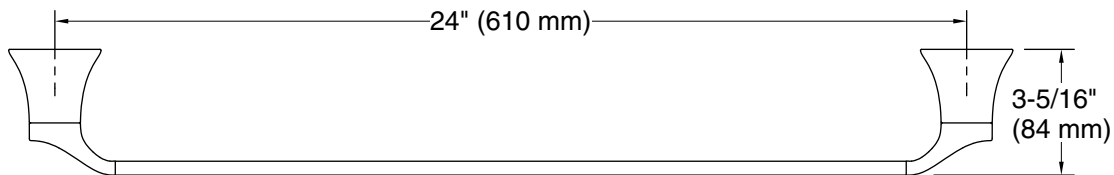

Features

- 24" (610 mm) bar.
- Coordinates with other products in the Simplicite collection.

Material

- Premium metal construction for durability and reliability.
- KOHLER finishes resist corrosion and tarnishing.

Technical Information

All product dimensions are nominal.

Material: Zinc

Notes

Install this product according to the installation instructions.