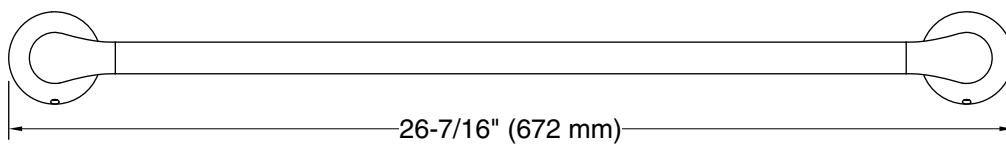

Features

- 24" (610 mm) bar.
- Coordinates with other products in the Simplicite collection.

Material

- Premium metal construction for durability and reliability.
- KOHLER finishes resist corrosion and tarnishing.

Technical Information

All product dimensions are nominal.

Material: Zinc

Notes

Install this product according to the installation instructions.