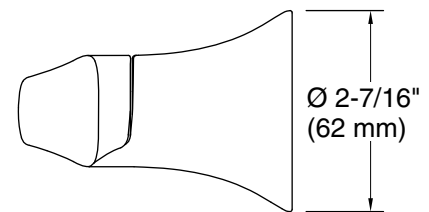

Technical Information

All product dimensions are nominal.

Material: Zinc

Notes

Install this product according to the installation instructions.