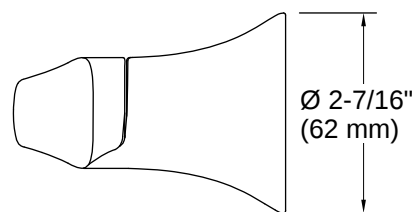

Installation Notes

Install this product according to the installation instructions.