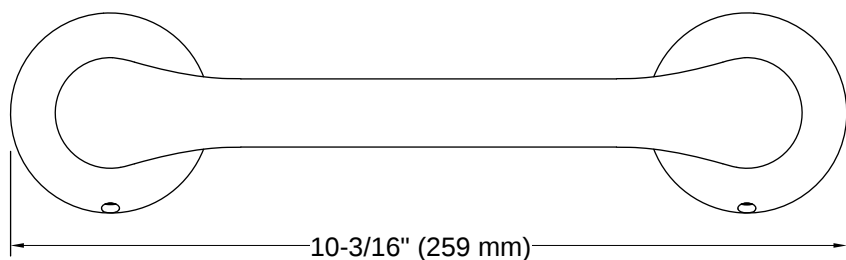

Installation Notes

Install this product according to the installation instructions.