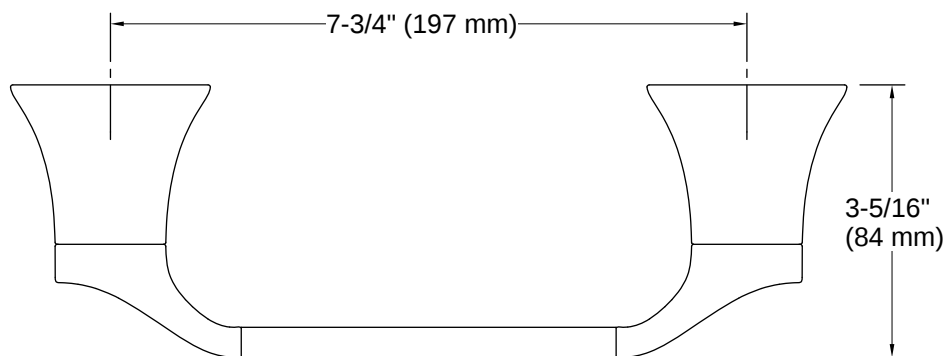

Installation Notes

Install this product according to the installation instructions.