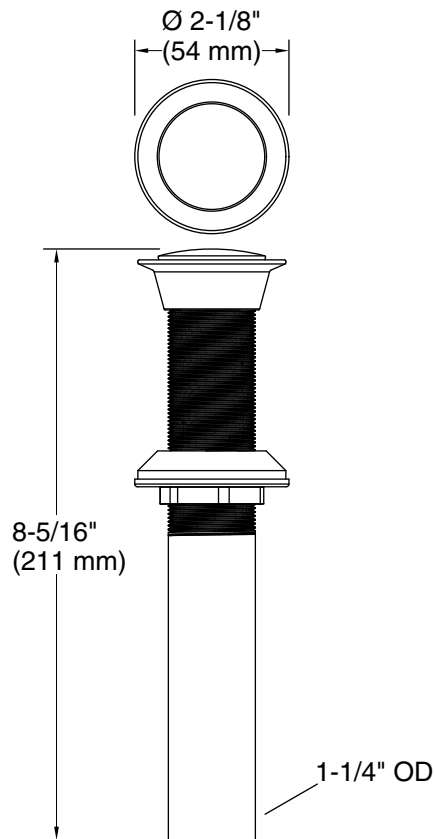

Features

- Without overflow
- 1-1/4" (32 mm) connection

Material

- Premium metal construction for durability and reliability
- KOHLER® finishes resist corrosion and tarnishing

Recommended Products/Accessories

- K-23726 Drain treatment
- K-23723 Faucet cleaner

Codes/Standards

ASME A112.18.2/CSA B125.2

KOHLER® One-Year Limited Warranty

See website for detailed warranty information.

Technical Information

All product dimensions are nominal.