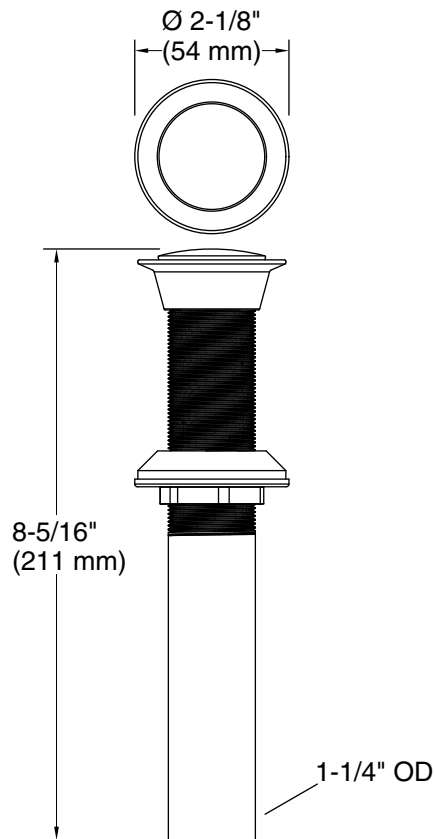

Technical Information

All product dimensions are nominal.

Drain included: Yes

Drain with overflow: No