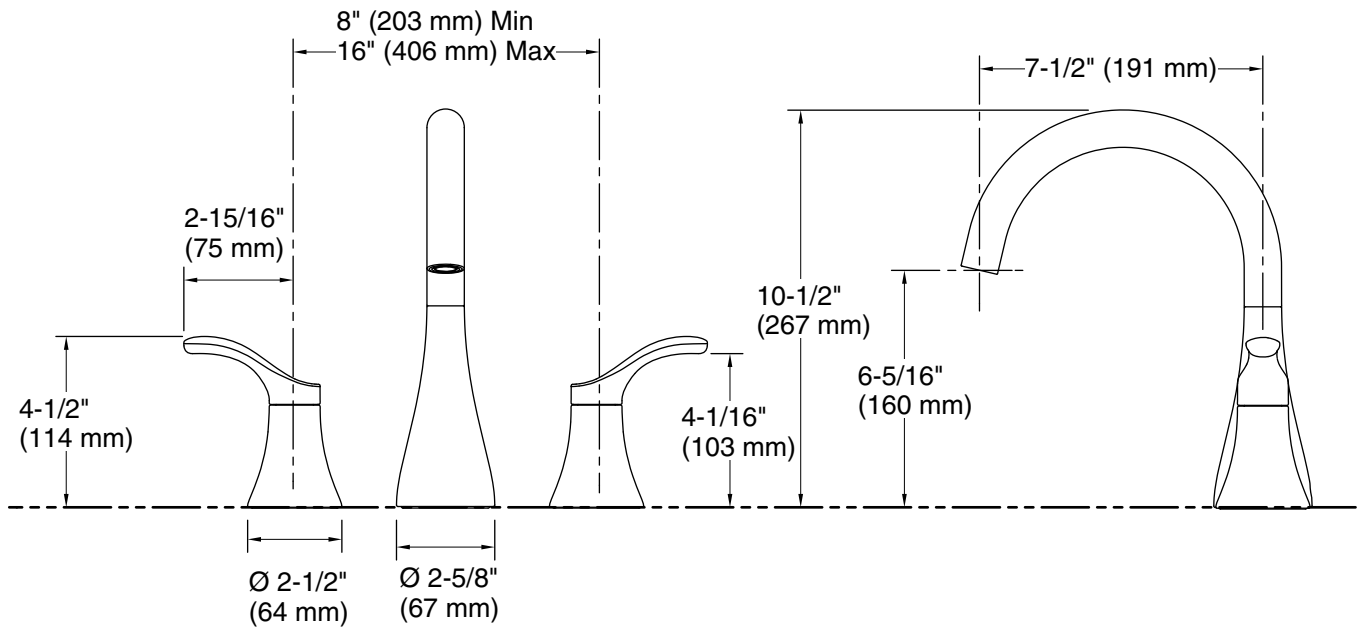

Features

- Two-handle bath faucet trim.
- 7-1/2" (191 mm) gooseneck nondiverter spout with slip-fit connection.
- Coordinates with other products in the Simplicite collection.

Material

- Premium material construction for durability and reliability.
- KOHLER finishes resist corrosion and tarnishing.

Technical Information

All product dimensions are nominal.

Drain included: No

Spout:

Spout reach: 7-1/2" (191 mm)

Notes

Install this product according to the installation instructions.

ADA, OBC, CSA B651 compliant when installed to the specific requirements of these regulations.