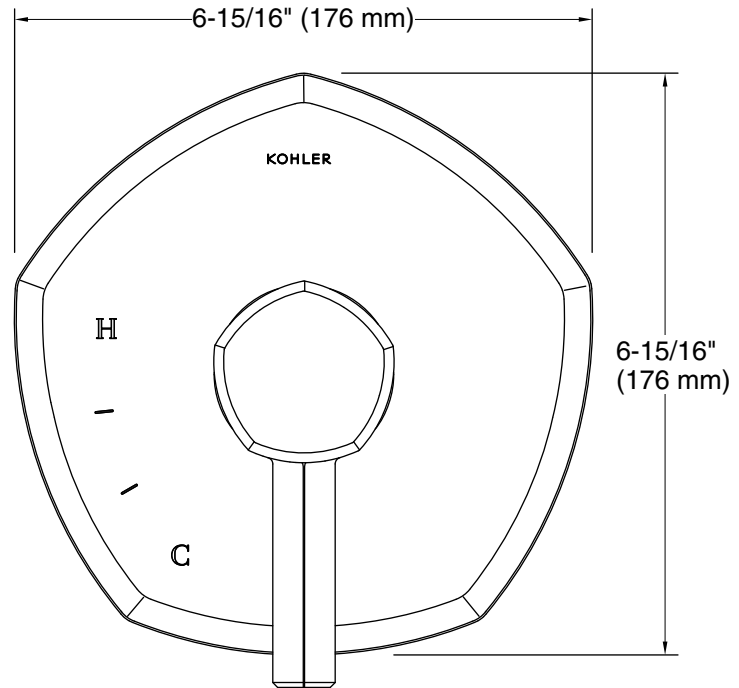

Technical Information

All product dimensions are nominal.

Drain included: No

Notes

Install this product according to the installation instructions.

ADA, OBC, CSA B651 compliant when installed to the specific requirements of these regulations.