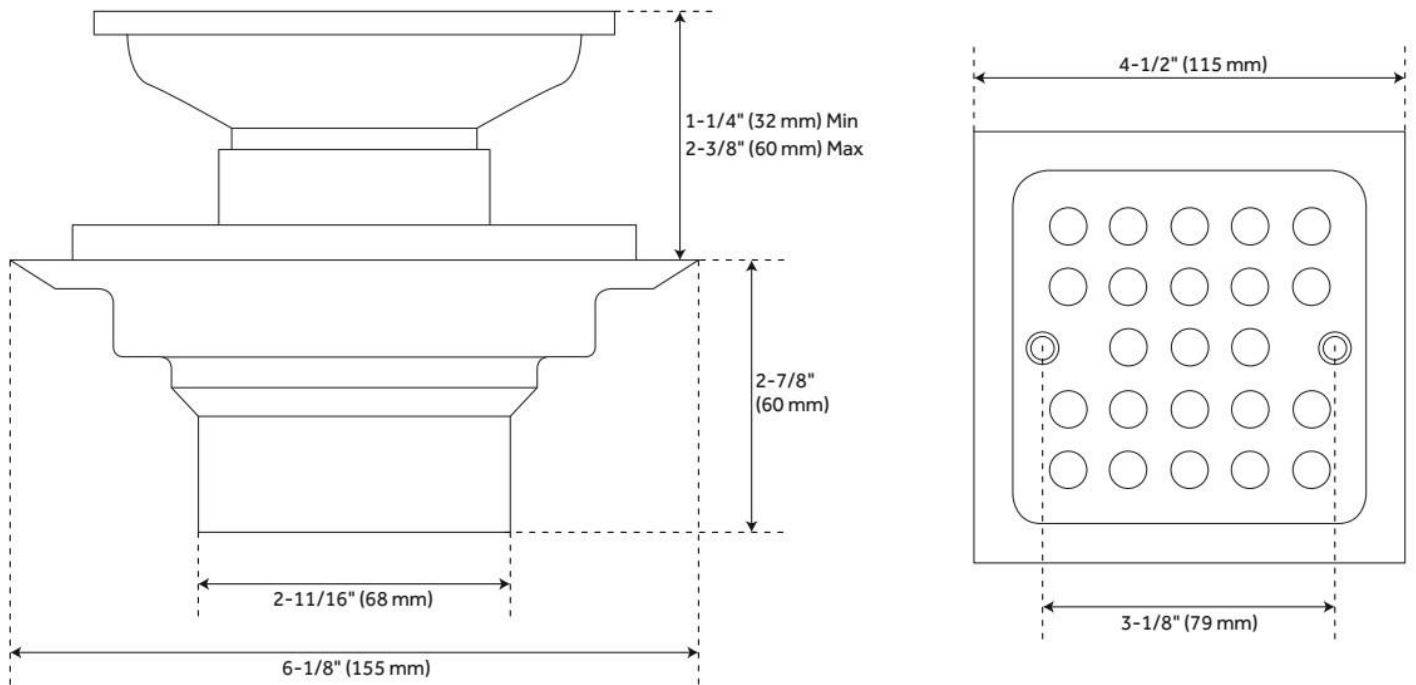

MENLO SQUARE SHOWER DRAIN

SKU: 948036

Code: SH608

FEATURES

Material: Metal

ASME A112.18.1/CSA B125.1, ASME A112.18.2/CSA B125.2, Massachusetts Accepted, LISTED ID: SH608*

ADDITIONAL FEATURES

- Solid brass basket and a PVC drain.
- Height: 1-1/4" min to 2-3/8" max.
- Drain Connection: 2" or 3".
- Drain Diameter: 2-11/16".

REVISED 9/2/2025

MENLO SQUARE SHOWER DRAIN

SKU: 948036

Code: SH608

REVISED 9/2/2025