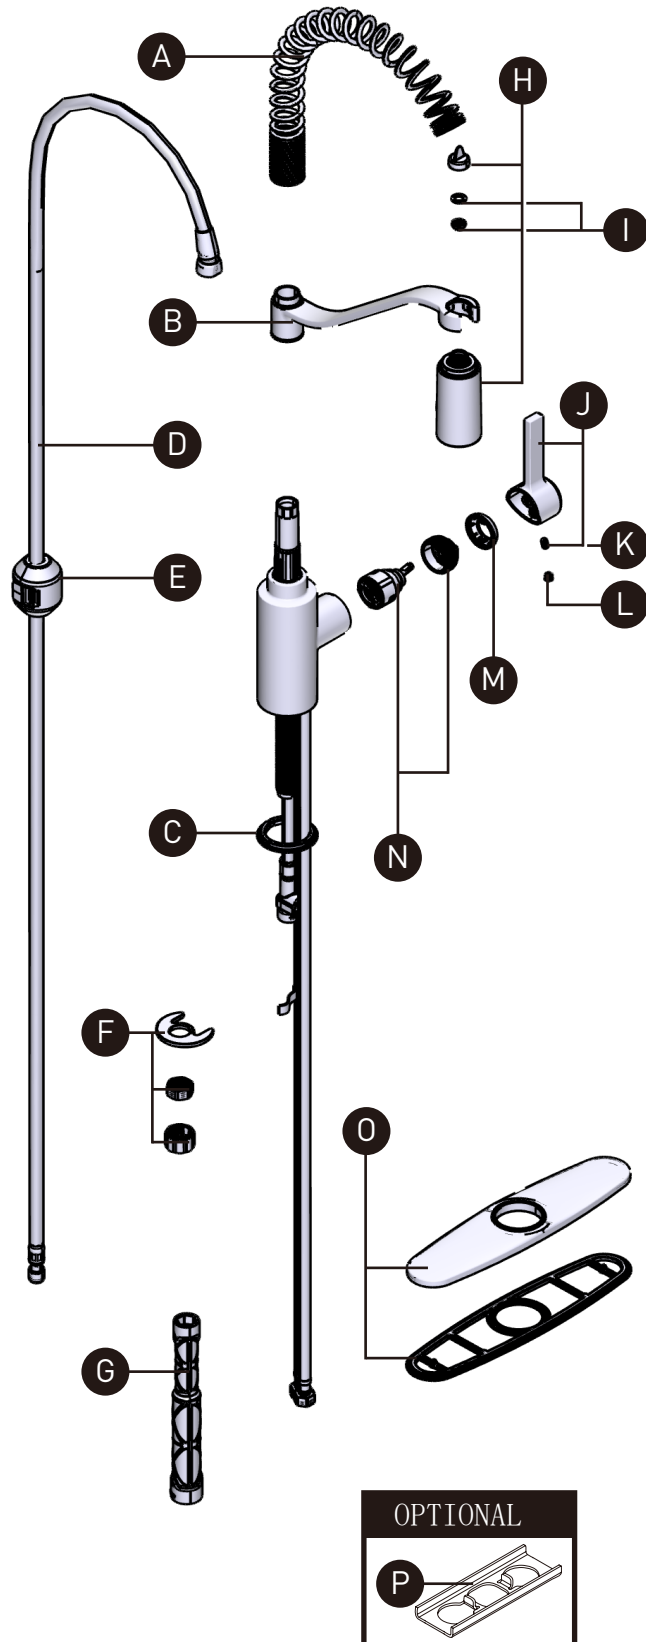

MOEN®

ORDER BY PART NUMBER

Illustrated Parts

Genta LX™

Single Handle Pre-Rinse Spring
Pulldown Kitchen Faucet

MODEL	HANDLE	FINISH
5926	Lever	Chrome
5926SRS	Lever	Spot Resist Stainless
5926BL	Lever	Matte Black

ID	Kit Number	Kit Description	Finish
A	212764	Spring & Bearing Kit	Chrome
	212764SRS		Spot Resist Stainless
	212764BL		Matte Black
B	212765	Swing Arm Kit	Chrome
	212765SRS		Spot Resist Stainless
	212765BL		Matte Black
C	143338	Gasket Kit	Chrome
	143338BL		Matte Black(Used for Spot Resist Stainless)
D	150259	Pulldown Hose Kit	Chrome
	150259CST		Classic Satine
	199406BL		Matte Black
E	125989	Weight Kit	N/A
F	192155	Mounting Hardware	N/A
G	118305	Installation Tool	N/A
H	198280	Wand Kit(1.5gpm)	Chrome
	198280SRS		Spot Resist Stainless
	198280BL		Matte Black
I	158550	Wand Screen & O-ring Kit(1.5gpm)	N/A
J	188030	Handle Kit	Chrome
	188030SRS		Spot Resist Stainless
	188030BL		Matte Black
K	155023	Set Screw (requires 3/32" hex key)	N/A
L	152859	Plug Button	Chrome
	152859CSL		Classic Stainless(Used for Spot Resist Stainless)
	152859BL		Matte Black
	152859BLS		Black Stainless
M	160660	Handle Dome	Chrome
	160660SRS		Spot Resist Stainless
	160660BL		Matte Black
	160660BLS		Black Stainless
N	160657	Cartridge & Cartridge Nut	N/A
O	141002	Escutcheon & Gasket	Chrome
	141002SRS		Spot Resist Stainless
	141002BL		Matte Black
	141002BLS		Black Stainless
P	176787	Mounting Bracket	N/A