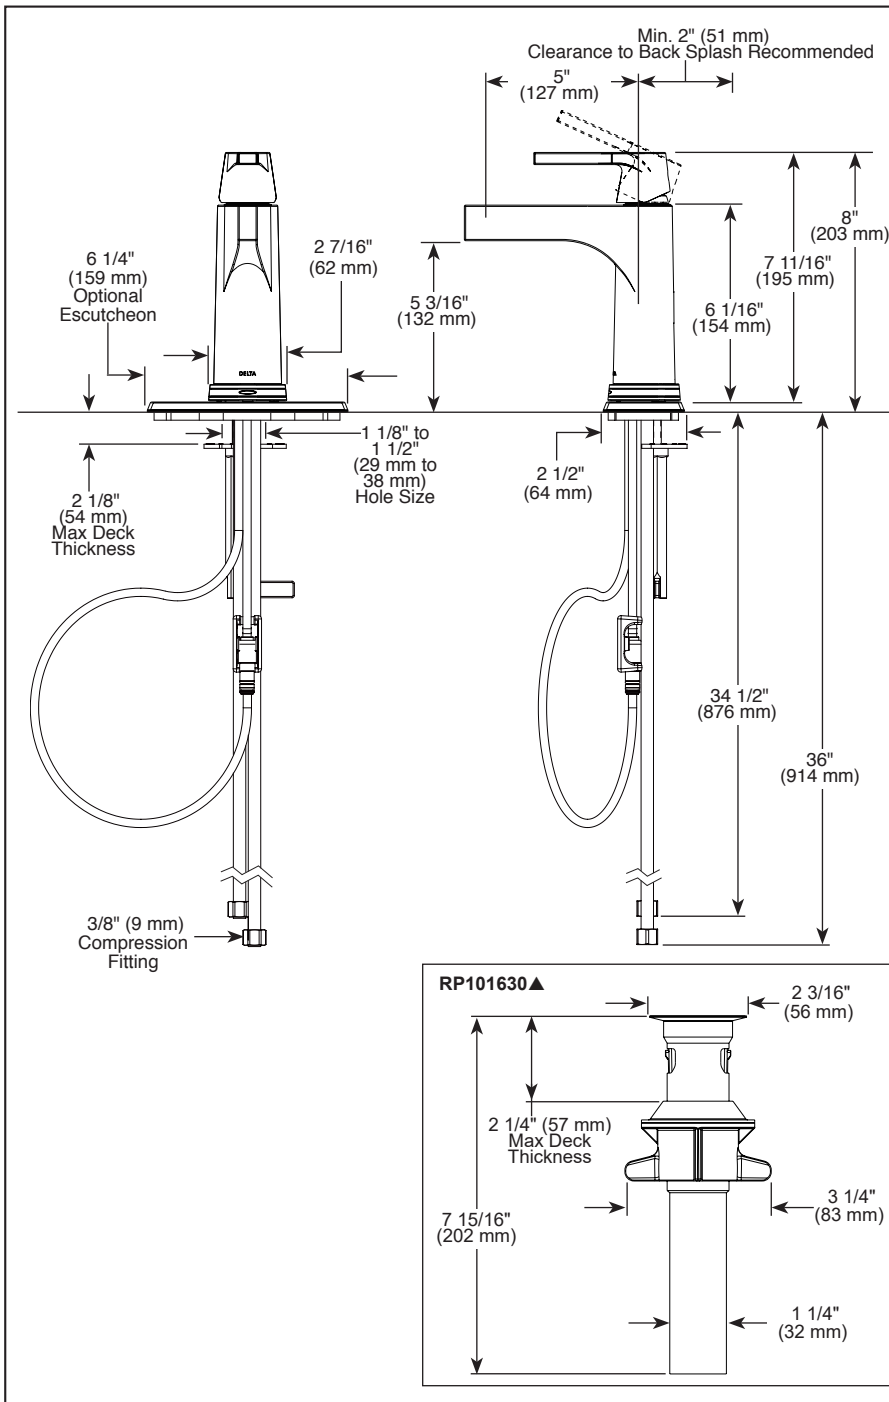

WARRANTY

- Parts and Finish - Lifetime limited warranty; or for commercial purchasers, 10 years for multi-family residential (apartments and condominiums) and 5 years for all other commercial uses, in each case from the date the product is received by the original purchaser or their authorized representative (installation contractor, etc.).
- Electronic Parts and Batteries (if applicable) - 5 years from the date the product is received by the original purchaser or their authorized representative (installation contractor, etc.); or for commercial purchasers, 1 year from the date the product is received by the original purchaser or their authorized representative (installation contractor, etc.). No warranty is provided on batteries.
- Please go to www.deltafaucet.com for the complete details of our limited warranty.