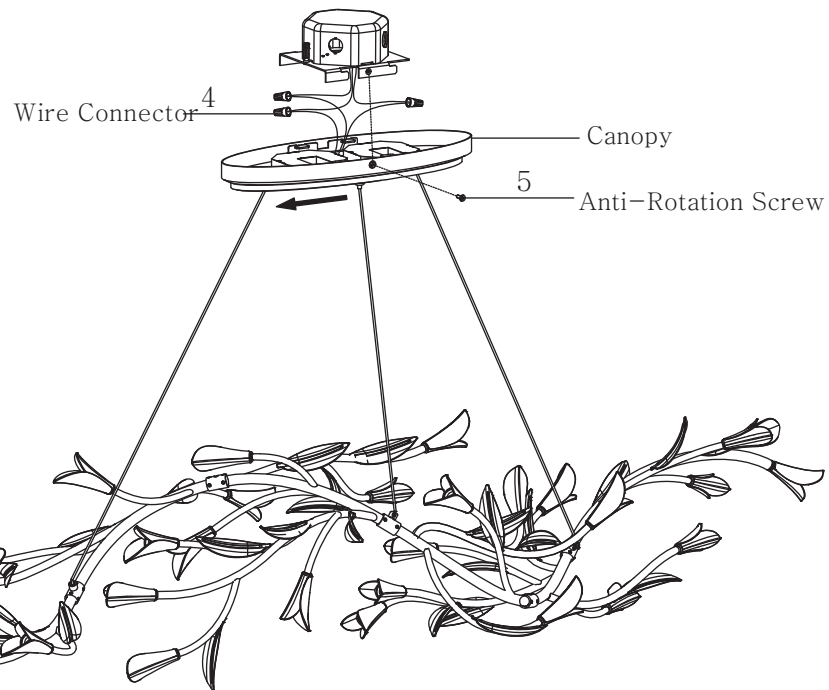

SCHONBEK  
*Signature*<sup>TM</sup>

Secret Garden  
S2456- \_\_ \_\_OH

**T**HIS DESIGN IS THE PROPRIETARY  
TRADE DRESS/TRADEMARK OF  
W SCHONBEK LLC.

SCHONBEK  
*Signature*<sup>TM</sup>

All electrical components must be installed by a licensed electrician in accordance with the National Electric Code and the appropriate local electrical codes.

Adjust the fixture cable length by pushing the cable gripper on the canopy and pulling the cable as desired.

Crystal Bud  
RPL-GLA-2434