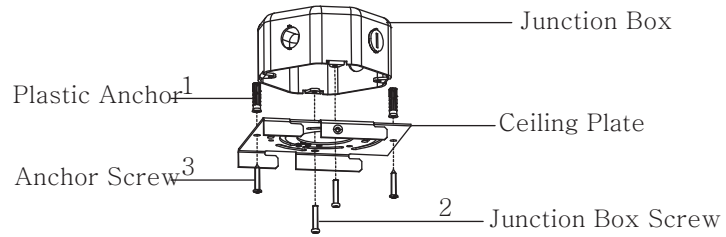

SCHONBEK  
*Signature*<sup>TM</sup>

Secret Garden  
S2456- \_\_ \_\_OH

**T**HIS DESIGN IS THE PROPRIETARY  
TRADE DRESS/TRADEMARK OF  
W SCHONBEK LLC.

SCHONBEK  
*Signature*<sup>TM</sup>

All electrical components must be installed by a licensed electrician in accordance with the National Electric Code and the appropriate local electrical codes.

Adjust the fixture cable length by pushing the cable gripper on the canopy and pulling the cable as desired.

Crystal Bud  
RPL-GLA-2434