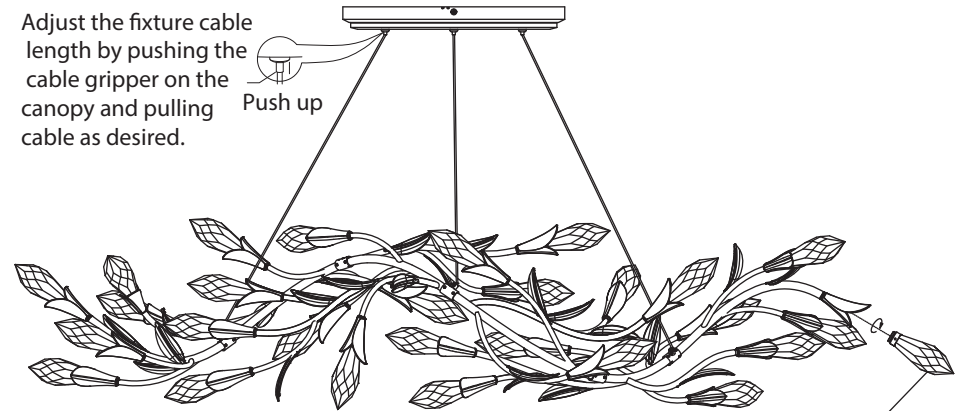

SCHONBEK  
*Signature*<sup>TM</sup>

Secret Garden  
S2456- \_\_ \_\_OH

**T**HIS DESIGN IS THE PROPRIETARY  
TRADE DRESS/TRADEMARK OF  
W SCHONBEK LLC.

SCHONBEK  
*Signature*<sup>TM</sup>

All electrical components must be installed by a licensed electrician in accordance with the National Electric Code and the appropriate local electrical codes.

Adjust the fixture cable length by pushing the cable gripper on the canopy and pulling the cable as desired.

Crystal Bud  
RPL-GLA-2434