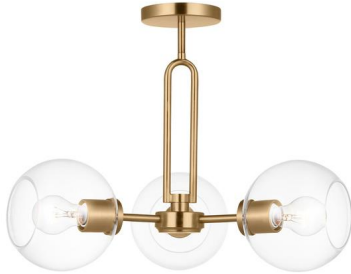

GENERATION LIGHTING

7755703-848: Three Light Semi-Flush Convertible Pendant

Collection: Codyn

UPC #: 785652123412

Finish: Satin Brass (848)

Dimensions:

Diameter:	22"	Height Flush:	16 3/4"
Width:	22"	Overall Height:	57 3/8"
Height:	14"	Wire:	72" (color/Clear Silver)
Weight:	6.5 lbs.	Mounting Proc.:	Screw Collar - Stem
		Connection:	Mounted To Box

Bulbs:

3 - Medium A19 75w Max. 120v - Not included

Features:

- This product may be mounted on a sloped ceiling
- Fixture is dual mount and may be installed semi-flush or as a pendant.
- Easily converts to LED with optional replacement lamps
- Meets Title 24 energy efficiency standards
- Title 24 compliant if used with Joint Appendix (JA8) approved light bulbs listed in the California Energy Commission Appliance database.

Material List:

- 1 Body - Steel - Satin Brass
- 3 12" Stem - Steel - Satin Brass
- 1 6" Stem - Steel - Satin Brass

Safety Listing:

Safety Listed for Damp Locations 

Instruction Sheets:

Trilingual (English, Spanish, and French) (CODYN_FLUSH)

Shade / Glass / Diffuser Details:

Part	Material	Finish	Quantity	Item Number	Length	Width	Height	Diameter	Fitter Diameter	Shade Top Length	Shade Top Width	Shade Top Diameter
Shade	Glass	Clear	3				6	6 3/4				4