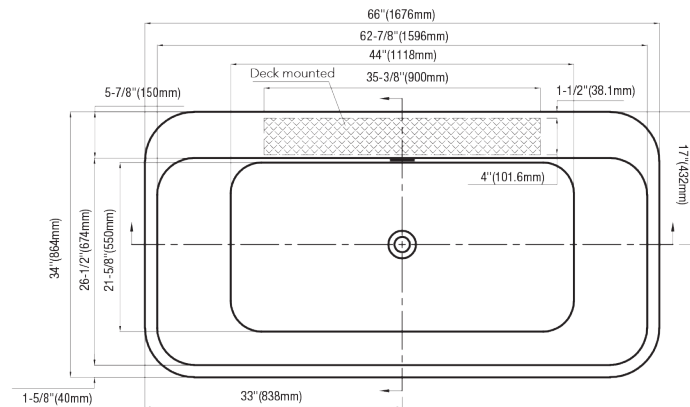

Specifications

PF651PVC – Borealis Series

66" x 34" Freestanding Tub

Product Features

- 66" x 34" x 22-7/8"
- Constructed of acrylic
- Two-piece design
- Self-leveling feet simplify installation
- White linear overflow plate
- Integral overflow drain
- White toe-tap drain included
- Ample space for deck mounting a filler
- Rear center drain
- 28-Degree lumbar support
- cUPC/IAPMO listed
- Water capacity: 77 gal (290 L)

PF651PVC

Product Specifications

NOTE: All dimensions and specifications are nominal and may vary ±1/4". Use actual products for accuracy in critical situations.

Warranty and Codes

This product comes complete with installation, operating, care and maintenance instructions. This PROFLO product carries a 5-year limited warranty.