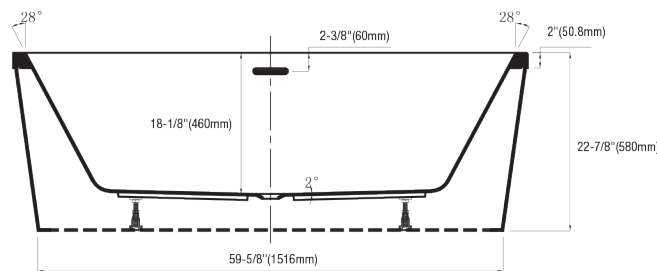

Specifications

PF651PVC – Borealis Series

66" x 34" Freestanding Tub

Product Features

- 66" x 34" x 22-7/8"
- Constructed of acrylic
- Two-piece design
- Self-leveling feet simplify installation
- White linear overflow plate
- Integral overflow drain
- White toe-tap drain included
- Ample space for deck mounting a filler
- Rear center drain
- 28-Degree lumbar support
- cUPC/IAPMO listed
- Water capacity: 77 gal (290 L)

PF651PVC

Product Specifications

NOTE: All dimensions and specifications are nominal and may vary ±1/4". Use actual products for accuracy in critical situations.

Warranty and Codes

This product comes complete with installation, operating, care and maintenance instructions. This PROFLO product carries a 5-year limited warranty.