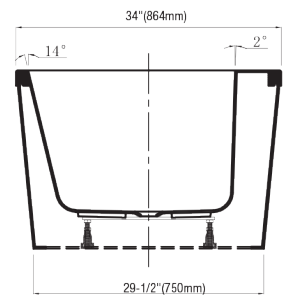

Specifications

PF651PVC – Borealis Series

66" x 34" Freestanding Tub

Product Features

- 66" x 34" x 22-7/8"
- Constructed of acrylic
- Two-piece design
- Self-leveling feet simplify installation
- White linear overflow plate
- Integral overflow drain
- White toe-tap drain included
- Ample space for deck mounting a filler
- Rear center drain
- 28-Degree lumbar support
- cUPC/IAPMO listed
- Water capacity: 77 gal (290 L)

PF651PVC

Product Specifications

NOTE: All dimensions and specifications are nominal and may vary ±1/4". Use actual products for accuracy in critical situations.

Warranty and Codes

This product comes complete with installation, operating, care and maintenance instructions. This PROFLO product carries a 5-year limited warranty.