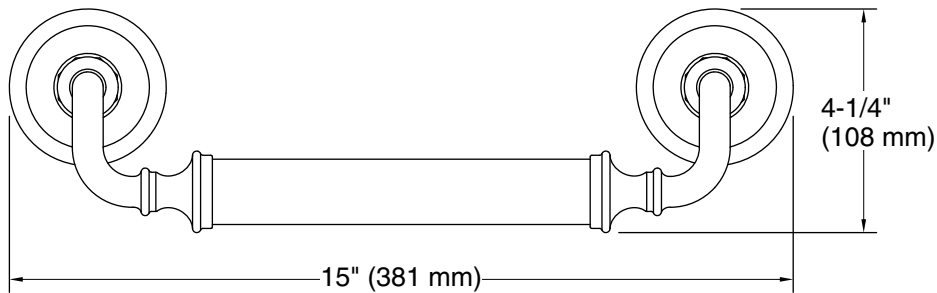

Features

- 12" (305 mm) bar
- Provides minimum 300 lb load capacity
- Coordinates with traditional-style KOHLER® faucets and showering components

Material

- Premium metal construction for durability and reliability
- KOHLER finishes resist corrosion and tarnishing

Technical Information

All product dimensions are nominal.

Installation Type: Wall-mount

Material: Zinc, Stainless Steel

Notes

Measure your actual product for roughing-in details.

WARNING: Risk of personal injury. The wall plates on the grab bar must be mounted to a brace between the wall studs. This will ensure that the weight of the user is adequately supported.