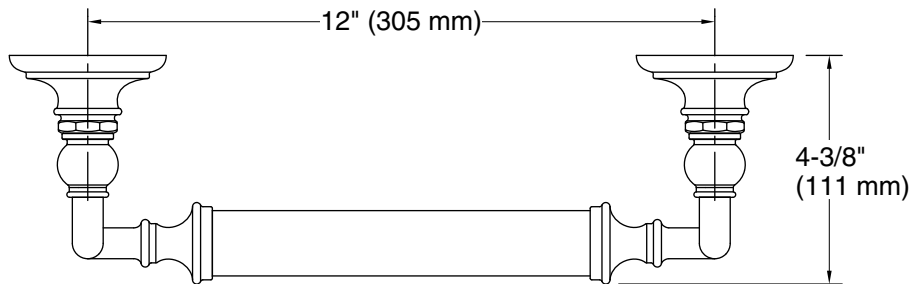

Features

- 12" (305 mm) bar
- Provides minimum 300 lb load capacity
- Coordinates with traditional-style KOHLER® faucets and showering components

Material

- Premium metal construction for durability and reliability
- KOHLER finishes resist corrosion and tarnishing

Technical Information

All product dimensions are nominal.

Installation Type: Wall-mount

Material: Zinc, Stainless Steel

Notes

Measure your actual product for roughing-in details.

WARNING: Risk of personal injury. The wall plates on the grab bar must be mounted to a brace between the wall studs. This will ensure that the weight of the user is adequately supported.