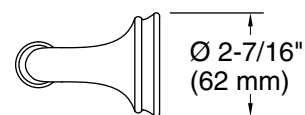

Features

- 18" (457 mm) bar.
- Coordinates with other products in the Bellera collection.

Material

- Premium metal construction for durability and reliability.
- KOHLER finishes resist corrosion and tarnishing.

Color tiles intended for reference only.

Color	Code	Description
	CP	Polished Chrome
	BN	Vibrant® Brushed Nickel
	2BZ	Oil-Rubbed Bronze

Technical Information

All product dimensions are nominal.

Material: Zinc