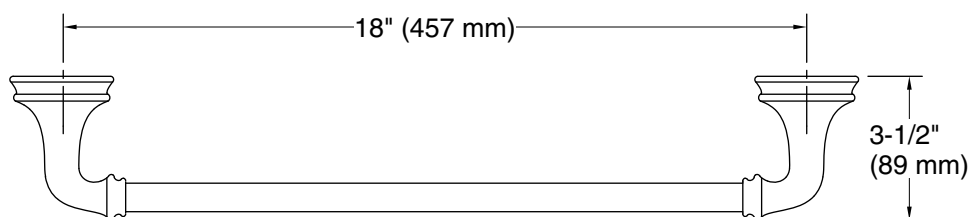

Features

- 18" (457 mm) bar.
- Coordinates with other products in the Bellera collection.

Material

- Premium metal construction for durability and reliability.
- KOHLER finishes resist corrosion and tarnishing.

Color tiles intended for reference only.

Color	Code	Description
	CP	Polished Chrome
	BN	Vibrant® Brushed Nickel
	2BZ	Oil-Rubbed Bronze

Technical Information

All product dimensions are nominal.

Material: Zinc