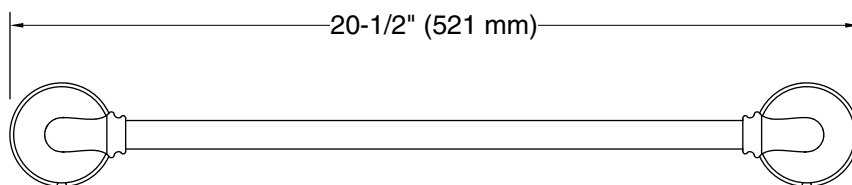

Features

- 18" (457 mm) bar.
- Coordinates with other products in the Bellera collection.

Material

- Premium metal construction for durability and reliability.
- KOHLER finishes resist corrosion and tarnishing.

Color tiles intended for reference only.

Color	Code	Description
	CP	Polished Chrome
	BN	Vibrant® Brushed Nickel
	2BZ	Oil-Rubbed Bronze

Technical Information

All product dimensions are nominal.

Material: Zinc