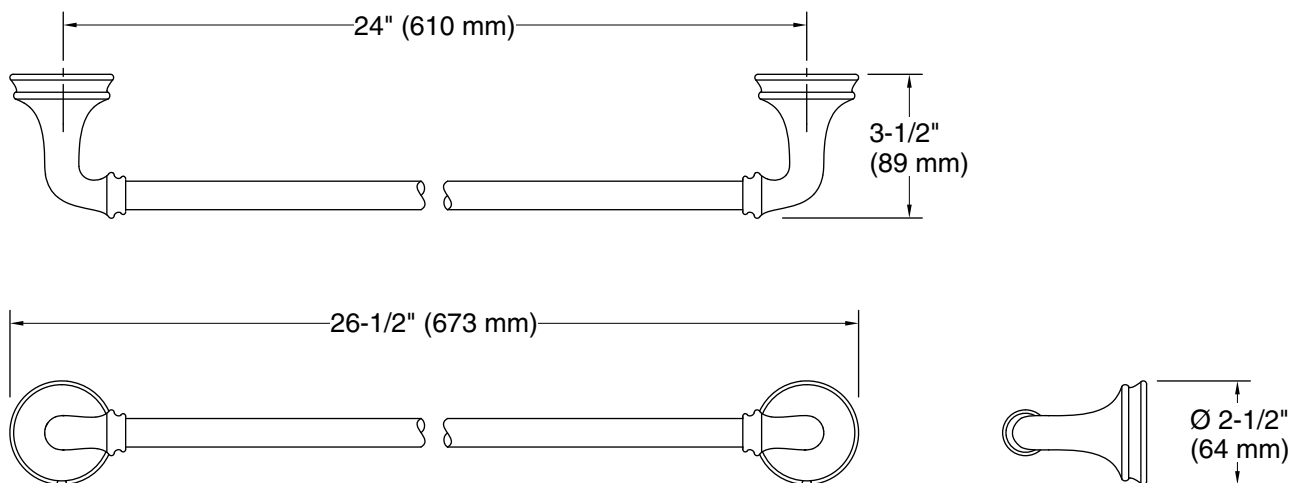

Features

- 24" (610 mm) bar.
- Coordinates with other products in the Bellera collection.

Material

- Premium metal construction for durability and reliability.
- KOHLER finishes resist corrosion and tarnishing.

Recommended Products/Accessories

K-31507-TA bath towel with Tatami weave, 30" x 58"

K-31507-TE bath towel with Terry weave, 30" x 58"

K-31507-TX bath towel with Textured weave, 30" x 58"

Included Components

Color tiles intended for reference only.

Color	Code	Description
	CP	Polished Chrome
	BN	Vibrant® Brushed Nickel
	2BZ	Oil-Rubbed Bronze

Technical Information

All product dimensions are nominal.

Material: Zinc