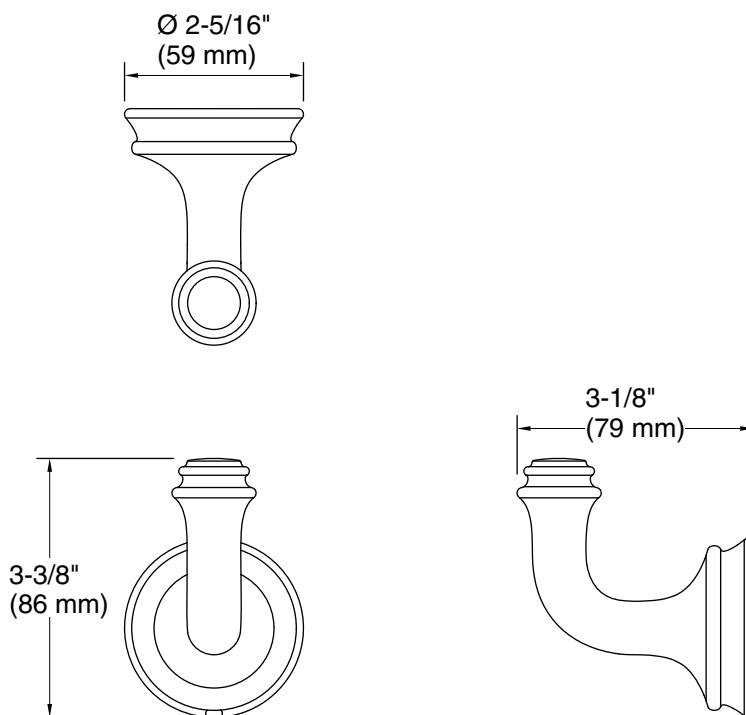

K-31507-TA bath towel with Tatami weave, 30" x 58"

K-31507-TE bath towel with Terry weave, 30" x 58"

K-31507-TX bath towel with Textured weave, 30" x 58"

Included Components

Additional Components:

- Installation template
- Mounting hardware

Technical Information

All product dimensions are nominal.

Material: Zinc

Notes

Install this product according to the installation instructions.