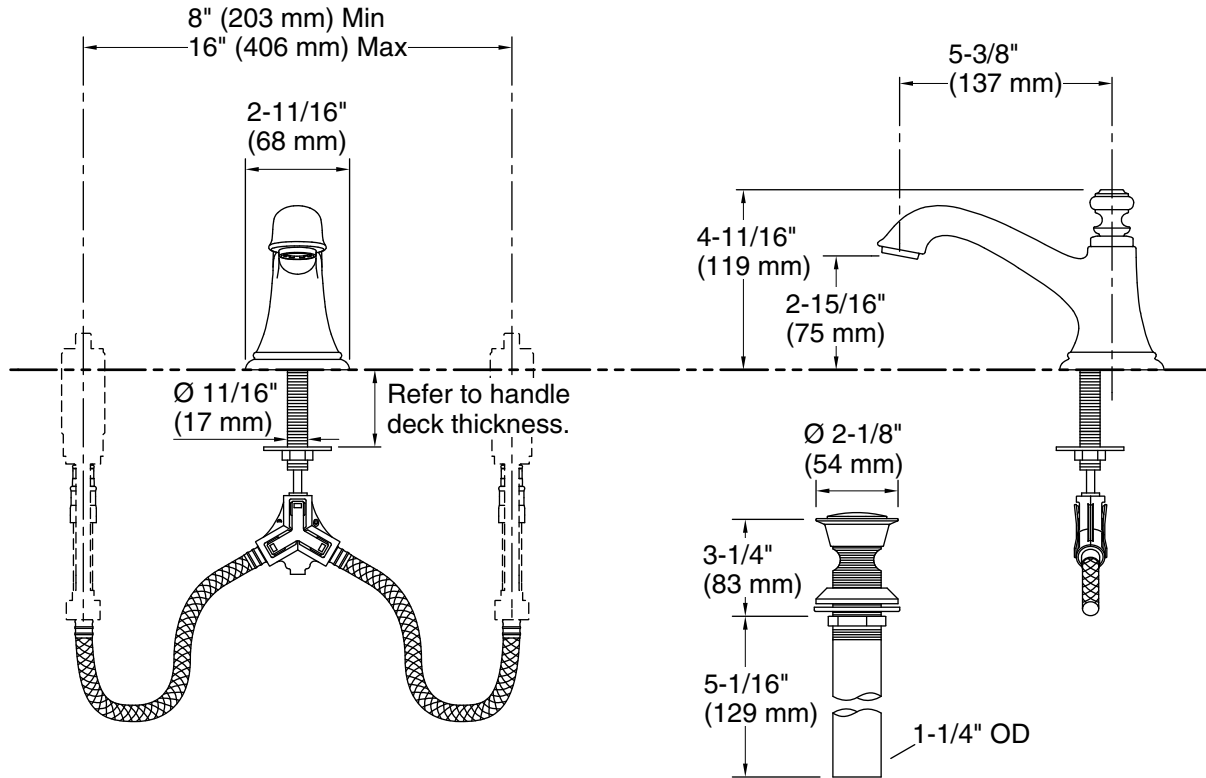

### Features

- Includes clicker drain with 1-1/4" (32 mm) metal tailpiece
- 5-3/8" (137 mm) spout reach
- Handles sold separately
- Laminar flow delivers a graceful stream of water
- 1.2 gpm (4.5 lpm) maximum flow rate at 60 psi (4.14 bar)
- Coordinate with your choice of Artifacts handles for a personalized design

### Technical Information

All product dimensions are nominal.

#### Spout:

Spout reach: 5-3/8" (137 mm)