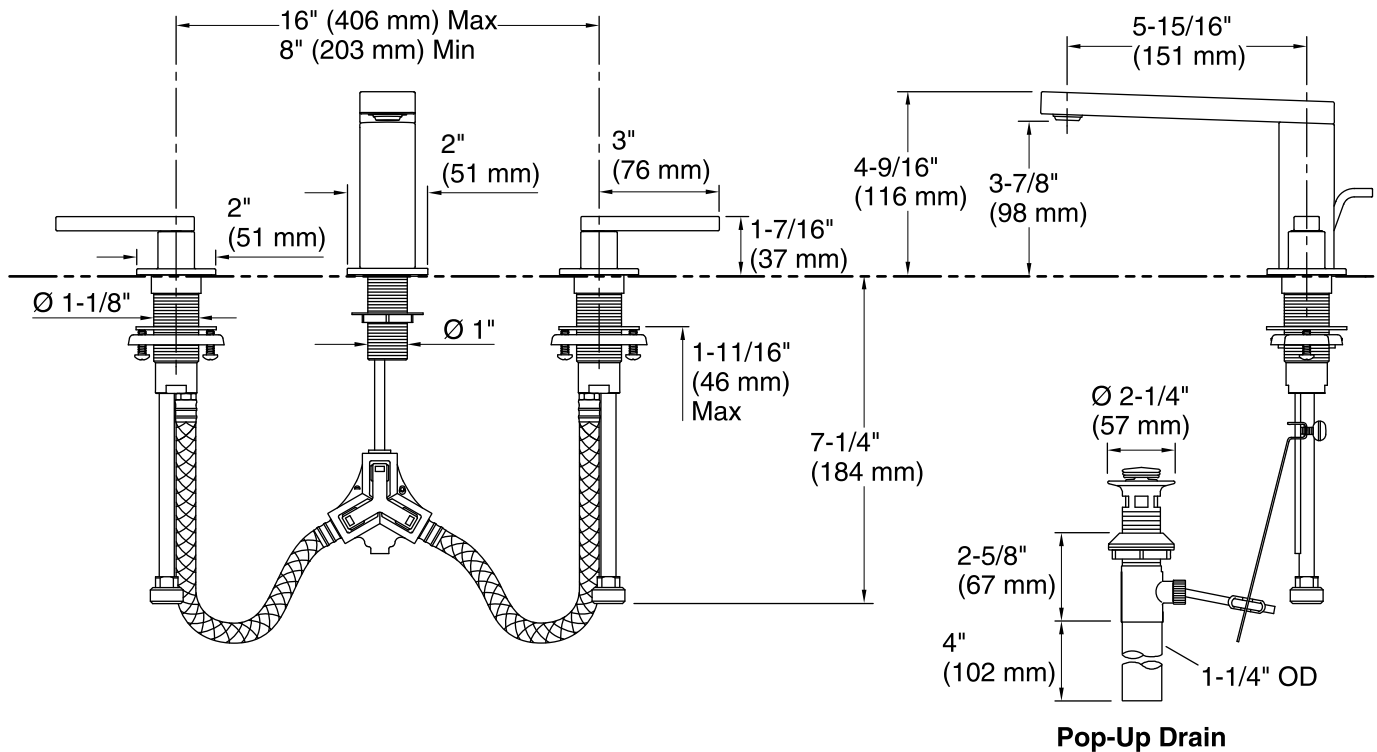

Technical Information

All product dimensions are nominal.

Valve body: Machined Brass

Drain with overflow: YES

Drain tailpiece included: YES

included:

Spout:

Spout reach: 5-15/16" (151 mm)

Handle clearance: 3" (76 mm)

Faucet:

Flow rate: 1.2 gal/min (4.5 l/min)

Pressure: 60 psi (4.1 bar)

Notes

Install this product according to the installation guide.

ADA, OBC, CSA B651 compliant when installed to the specific requirements of these regulations.