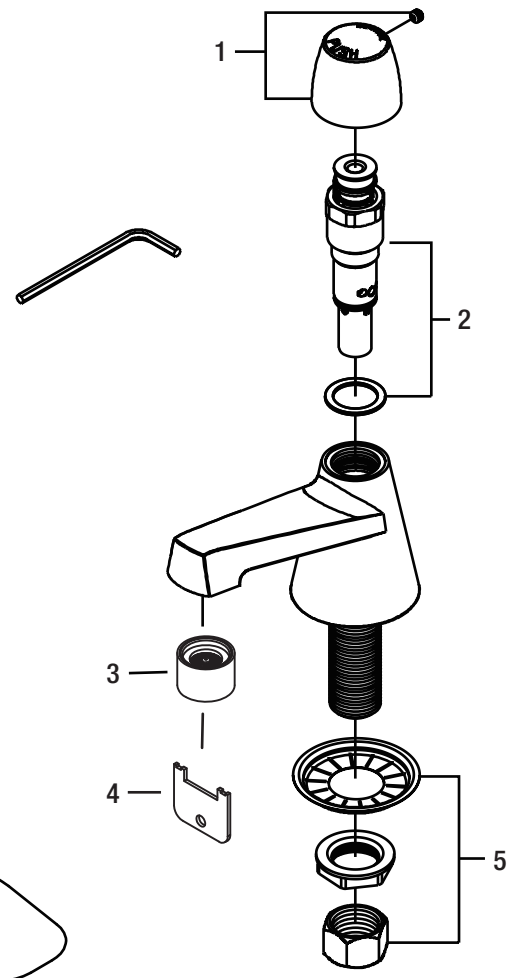

SINGLE HANDLE METERING FAUCET

| No | Part Name | Part Number |
|----|---------------------|---------------|
| 1 | Handle | OBPFCS13003CH |
| 2 | Stem | OBPFCS39004 |
| 3 | Aerator (0.5 gpm) | OBPFCS4900905 |
| | Aerator (1.2 gpm) | OBPFCS4900912 |
| 4 | Aerator tool | OBPFPK30VKEY |
| 5 | Mounting hardware | OBPFG914SA |
| 6 | Optional deck plate | PFXM324DP |