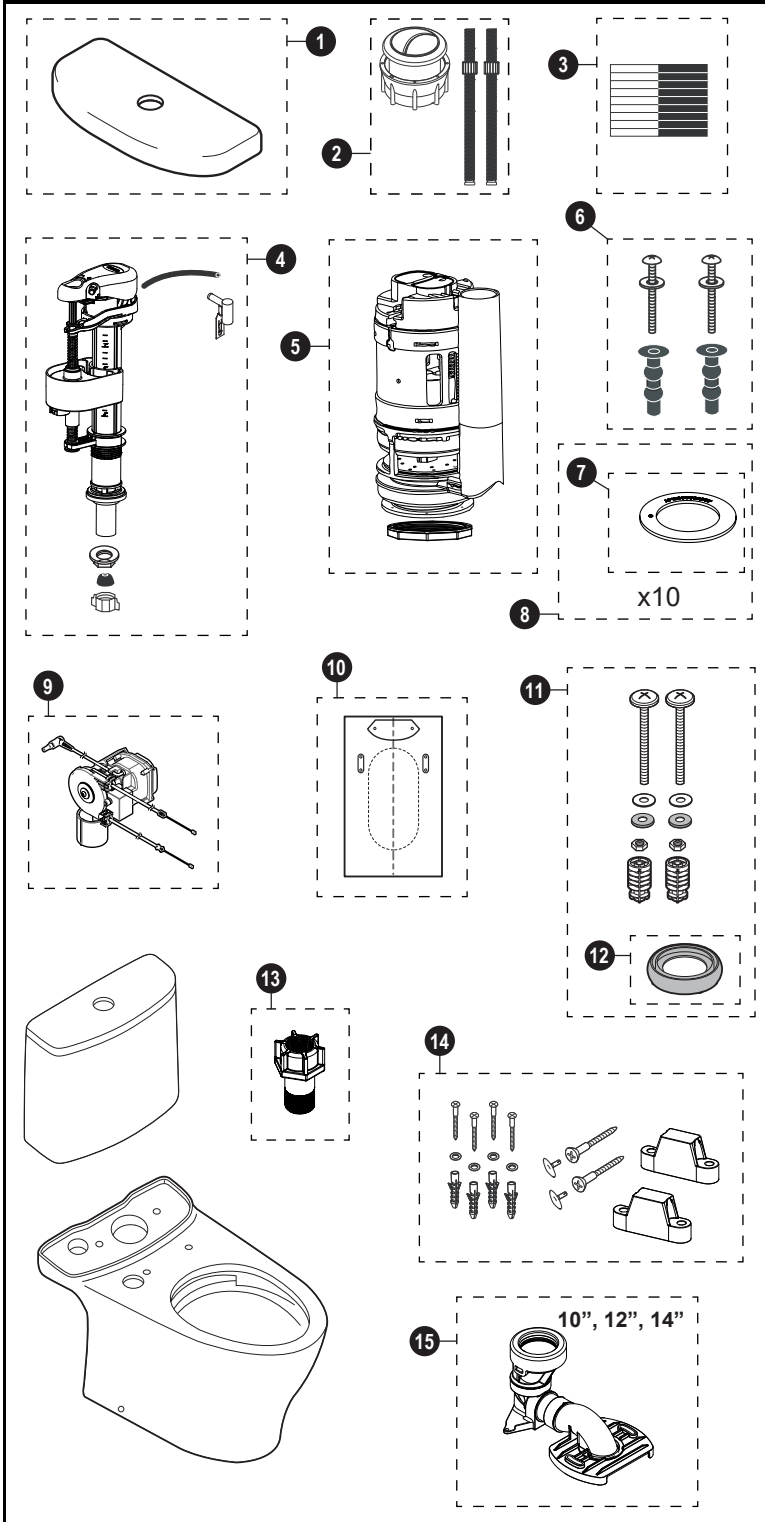

Aquia® IV

**1.28 & 0.9 Gpf Toilet, Elongated, Universal Height
DYNAMAX TORNADO FLUSH®, Unifit Rough-in,
(including CEFIONTECT® & Auto Flush)**

Item	Part	Description
1	TCU446CRE#01	Tank Lid - Cotton
	TCU446CRE#03	Tank Lid - Bone
	TCU446CRE#11	Tank Lid - Colonial White
	TCU446CRE#12	Tank Lid - Sedona Beige
	TCU446CRE#51	Tank Lid - Ebony
2	THU842#01-A	Push Button Assembly - Cotton
	THU842#BN-A	Push Button Assembly - Brushed Nickel
	THU842#CP-A	Push Button Assembly - Chrome Plated
	THU842#PN-A	Push Button Assembly - Polished Nickel
3	THU107	Velcro Tape
4	TSU803.13-A	Fill Valve
5	THU847-A	Flush Valve Assembly, 1.28gpf
6	THU651N	Seat Top Mounting Hardware
7	9BU112E-A	Seal Gasket for Flush Valve (1 piece)
8	THU744	Seal Gasket for Flush Valve (10pieces)
9	THU765	Auto Flush unit for Dual Flush
10	0GU181-1-A	12" Unifit Rough-in Template
	0GU182-1-A	10" & 14" Unifit Rough-in Template
11	THU741-A	Tank to Bowl Mounting Hardware
12	9BU109E-A	Tank to Bowl Gasket
13	9AU321-A	Fill Valve extension adapter
14	THU742#01-A	Toilet Mounting Hardware (for #01 & #11)
	THU742#03-A	Toilet Mounting Hardware
	THU742#12-A	Toilet Mounting Hardware
	THU742#51-A	Toilet Mounting Hardware
15	TSU48.10	Unifit Rough-in 10"
	TSU48.12	Unifit Rough-in 12"
	TSU48.14	Unifit Rough-in 14"

Note:

Product Number Explanations

Two-Piece Toilet	Tank	Bowl
(CST) Gravity Type Toilet	(ST) Tank	(CT) Skirted Bowl
(MS) Toilet & Seat combo	(446) Tank Model	(446) Bowl Model
(MW) Toilet & Washlet combo	(E) 1.28 gpf / 4.8 Lpf	(C) DYNAMAX
(446) Toilet model	(M) Dual Flush	TORNADO FLUSH®
(C) DYNAMAX TORNADO FLUSH®	(A) Auto Flush compatible	(F) Universal Height
(E) 1.28 gpf / 4.8 Lpf	(N) New Water Spot	(G) CEFIONTECT®
(M) Dual Flush		(T40) WASHLET®+
(F) Universal Height		(N) New Water Spot
(G) CEFIONTECT®		
(N) New Water Spot		