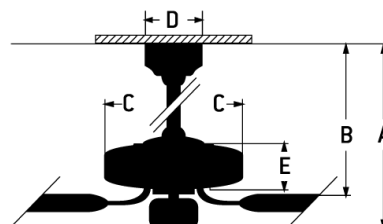

Envy - EVY60xxx3

Envy Ceiling Fan (Blades Included)

Color

Designed to stand out and deliver maximum airflow, the indoor/outdoor damp rated Craftmade Envy 60" ceiling fan with it's three custom blades features a quiet energy saving 6-speed, reversible DC motor, integrated 18W dimmable LED light with optional lens cover and is easily controlled with either the included remote control or the integrated WIFI featuring breeze and timer functions compatible for use with most smart home devices, smart phones and systems with no additional hub needed.

Specs

Blade Sweep Opt (in.)	60
Blades	3
Blade Pitch (deg)	15
Motor Size (MM)	153X15
Amps at High Speed	0.37
Watts (Hi Speed)	28.82
Energy Guide Watts	18
Energy Guide CFM	5189
Energy Guide CFM_Watts	288
Energy Guide Est. Yearly Energy Cost	5
High Speed (CFM)	7525.42
Low Speed (CFM)	2529.58
Carton Size (CU FT)	3.10
Bulb CCT	3000
Bulb Wattage	18
Compatible Control Types	WIDC Handheld
CRI	90
Light Kit Options	Included (Optional)
Lumens	878.70

Dimensions

A:	14.34
B:	11
C:	7.48
D:	6.03
E:	6.85
F: w/o Light Kit -	6.85
A:	14.34
Downrod Length (in.)	6

Shipping Weight (lbs.) 17.86

Craftmade • PO Box 191063 • Dallas, TX • 75219 • • • © 2022 All Rights Reserved