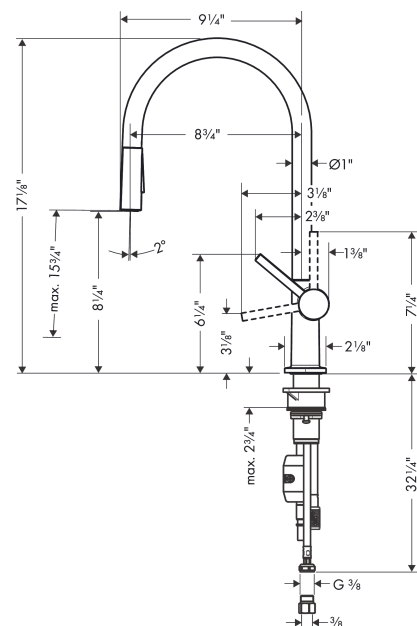

Talis N
HighArc Kitchen Faucet, O-Style 2-Spray Pull-Down, 1.75 GPM
 Finishes : **chrome** Part no. : **72800001**

Description

Features

- Swivel range adjustable in 4 steps 60°, 110°, 150° or 360°
- Aerated and needle spray
- Toggle spray diverter
- MagFit magnetic sprayhead docking
- Single-hole installation
- Flow: 1.75 GPM (6.6 L/Min)
- Ceramic cartridge
- 3/8" connections
- Integrated double backflow prevention
- 1 3/8" Mounting hole required
- Single lever kitchen mixer, connection hoses, Fastening set, Assembly instructions
- MASS/Massachusetts
- NSF61/IAPMO/N3016-(No NSF Logo!)
- DOE/FTC
- NSF372(LL)/Iapmo/6738-(No NSF Logo!)
- TECQ/Texas Registered
- ADA/IAPMO/3016
- CEC/California/Watersaving

Technology

Compliance

Product image

Scale drawing

Talis N
HighArc Kitchen Faucet, O-Style 2-Spray Pull-Down, 1.75 GPM
 Finishes : **chrome** Part no. : **72800001**

Exploded drawing

Year of production: >06/20