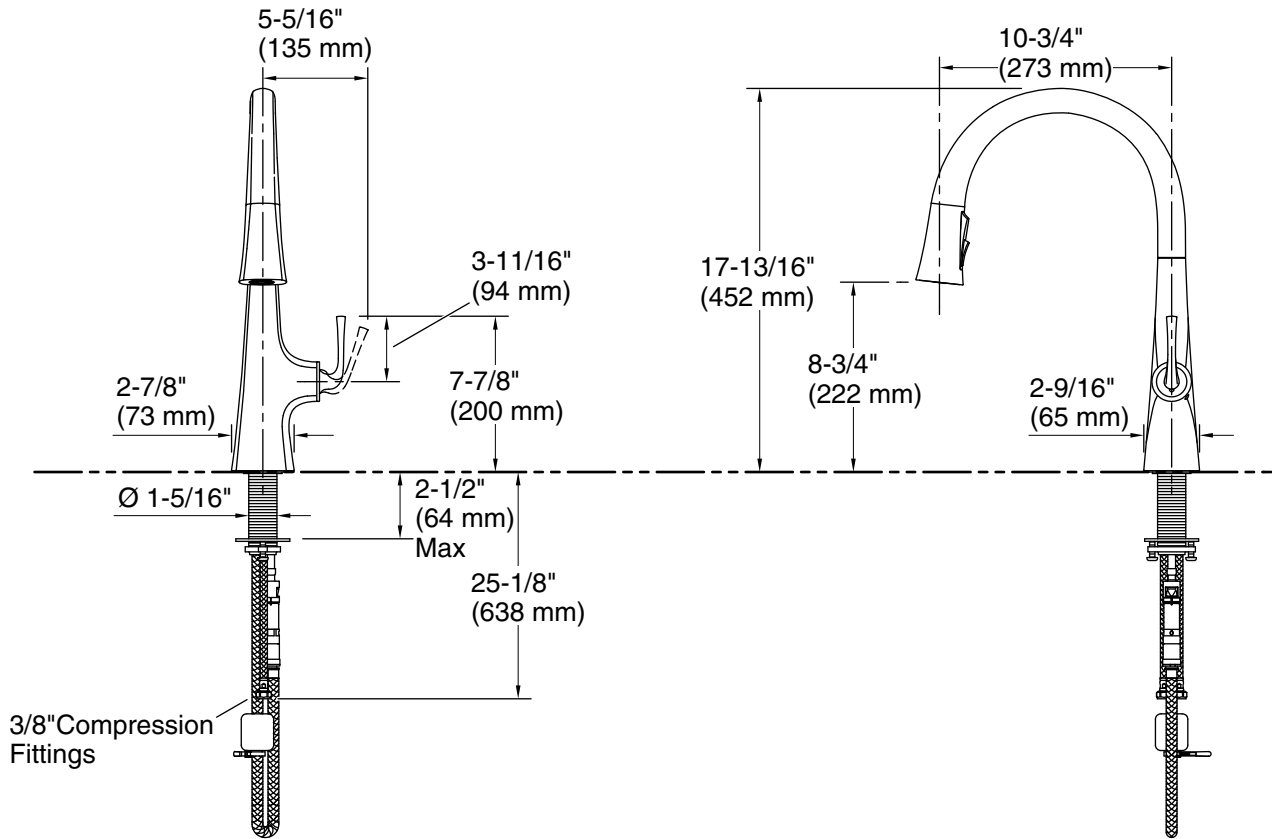

## Adapters, Rough-in and Extension Kits

1012715 Range: 2-1/2" (64 mm) - 4-5/8" (118 mm)

## Technical Information

All product dimensions are nominal.

Drain included: No

### Spout:

Spout reach: 10-3/4" (273 mm)