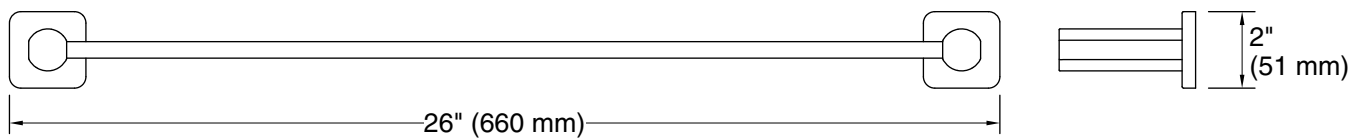

Features

- 24" (610 mm) bar
- Coordinates with other products in the Parallel collection

Material

- Premium metal construction for durability and reliability
- KOHLER finishes resist corrosion and tarnishing

Color tiles intended for reference only.

Color	Code	Description
	CP	Polished Chrome
	BN	Vibrant® Brushed Nickel
	BL	Matte Black
	2MB	Vibrant® Brushed Moderne Brass

Technical Information

All product dimensions are nominal.