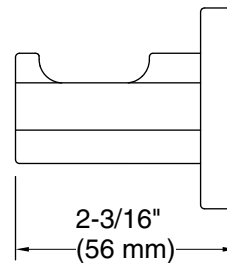

Technical Information

All product dimensions are nominal.

Material: Zinc, Stainless Steel

Notes

Install this product according to the installation instructions.

CAUTION: Risk of personal injury. Do not install these products in any area where they are likely to be used inadvertently as a grab bar or support bar. These products are not designed or intended for use as a grab bar or support bar.