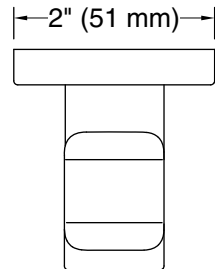

Technical Information

All product dimensions are nominal.

Material: Zinc, Stainless Steel

Notes

Install this product according to the installation instructions.

CAUTION: Risk of personal injury. Do not install these products in any area where they are likely to be used inadvertently as a grab bar or support bar. These products are not designed or intended for use as a grab bar or support bar.