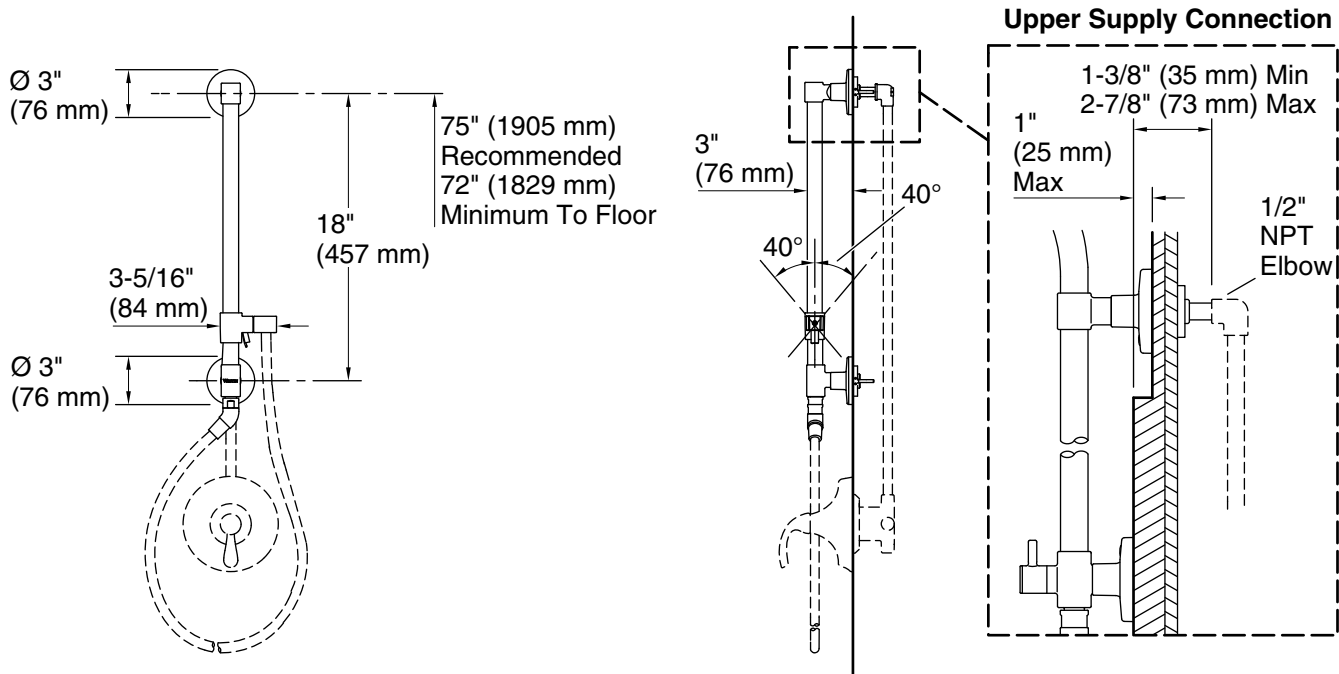

NOTE: Valve trim and hose illustrated for dimensioning only, not included in the product.

Technical Information

All product dimensions are nominal.

Drain included: No

Notes

Install this product according to the installation guide.

Order deep roughing-in kit 1194630 if the distance from the elbow to the finished wall surface is between 2-7/8" (73 mm) to 4" (102 mm).

Order shallow roughing-in kit 1187917 if the distance from the elbow to the finished wall surface is less than 1-3/8" (35 mm).

A 3" (76 mm) escutcheon/mounting collar is supplied to fit a 1" (25 mm) to 1-1/4" (32 mm) supply connection hole diameter. Order 1194302 large escutcheon/mounting collar kit if the supply connection hole diameter is between 1-1/4" (32 mm) to 2-1/4" (57 mm).

ADA compliant when installed to the specific requirements of these regulations.