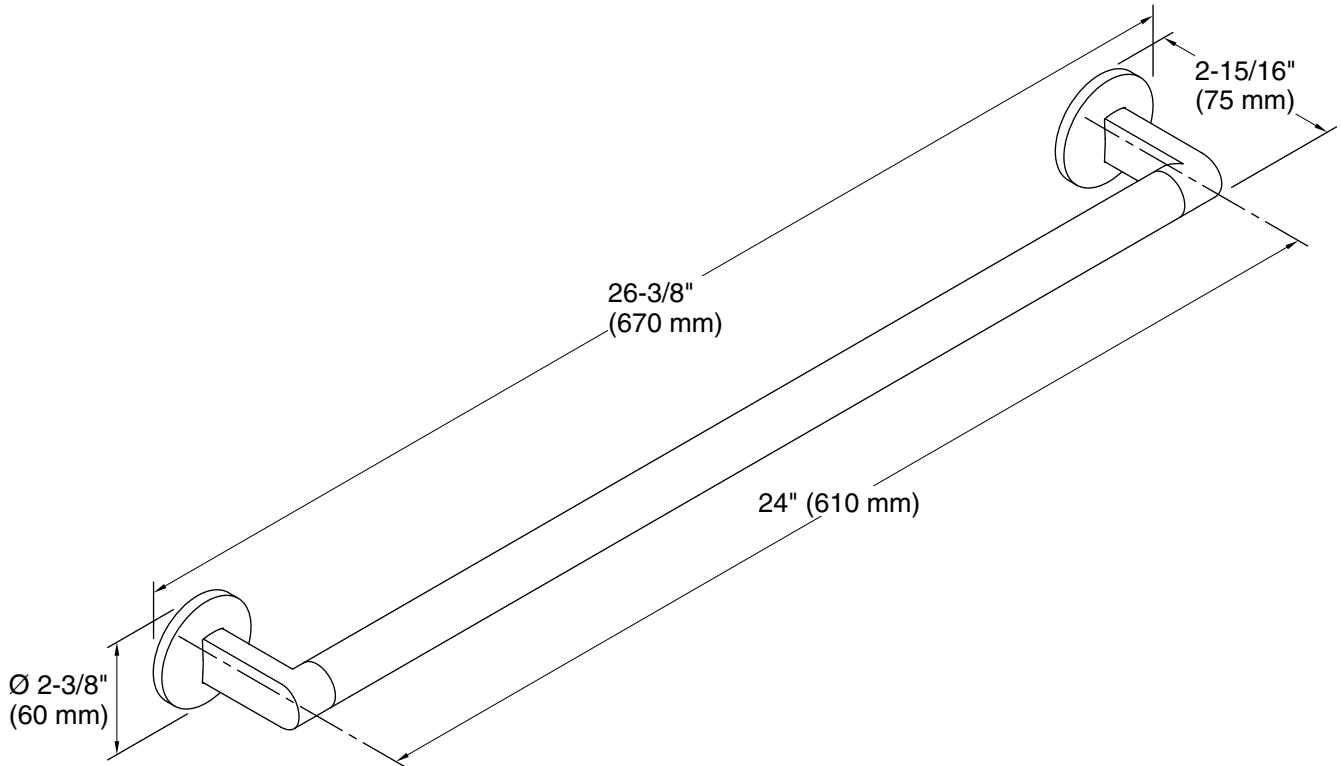

Technical Information

All product dimensions are nominal.

Installation Type: Wall-mount

Material: Zinc, Brass

Notes

Install this product according to the installation instructions.

CAUTION: Risk of personal injury. Do not install these products in any area where they are likely to be used inadvertently as a grab bar or support bar. These products are not designed or intended for use as a grab bar or support bar.