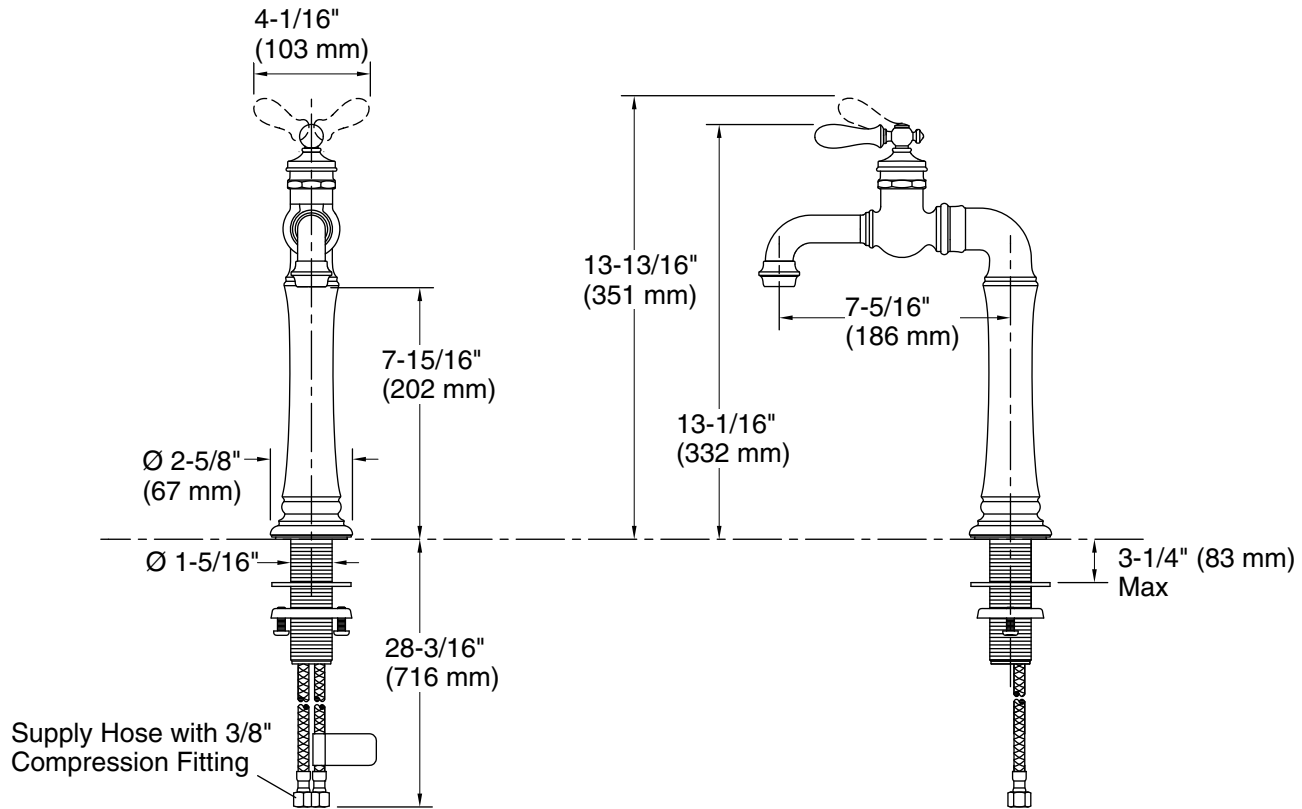

Material

- Premium metal construction for durability and reliability

Installation

- Flexible connections for easy installation
- Single-hole installation

Adapters, Rough-in and Extension Kits

1012715 Range: 3-1/4" (83 mm) -
5-3/8" (137 mm)

Technical Information

All product dimensions are nominal.

Valve body: Plastic

Spout:

Spout reach: 7-5/16" (186 mm)

Notes

Install this product according to the installation guide.