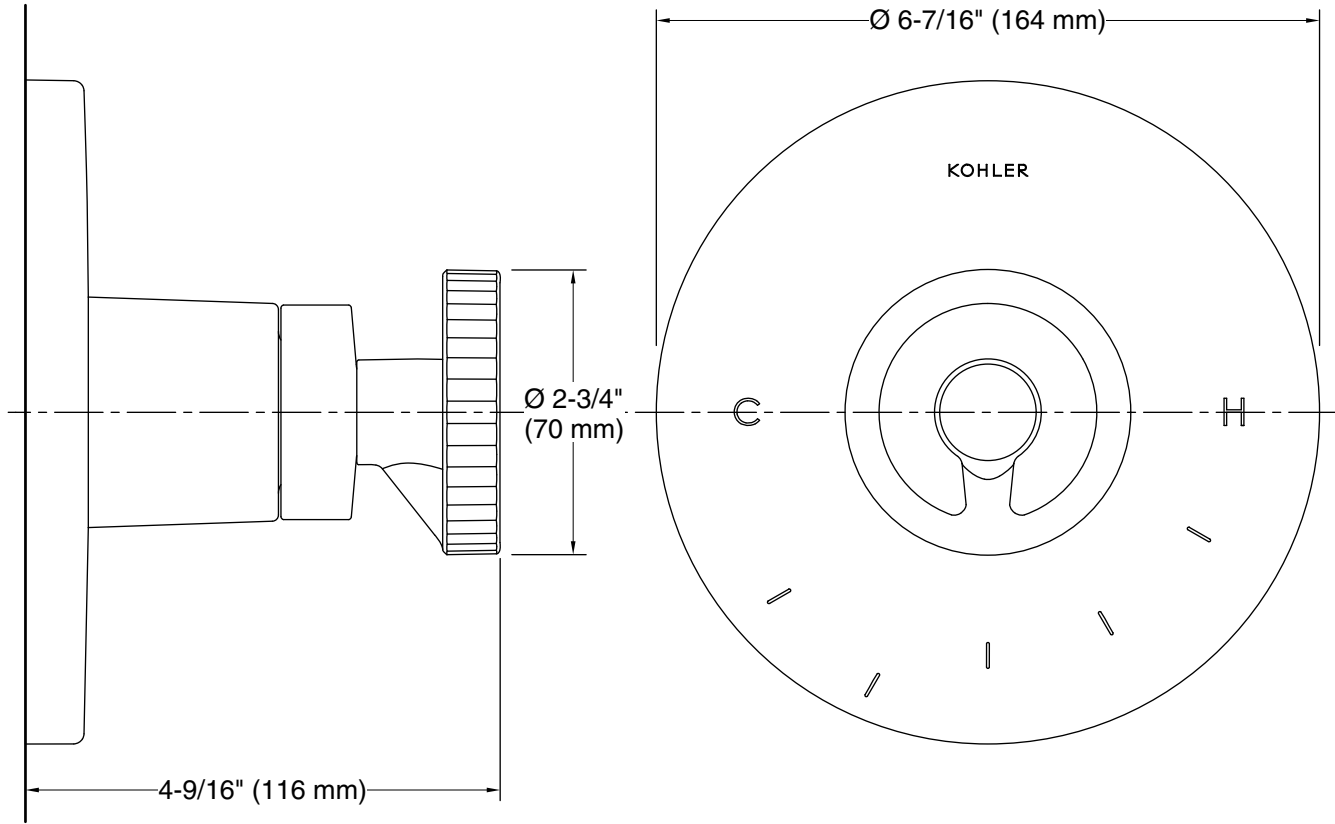

Installation

- Patented K-joint installation technology ensures consistent trim appearance, regardless of variability in valve rough-in

Required Products/Accessories

K-2972-KS 1/2" thermostatic mixing valve

Technical Information

All product dimensions are nominal.

Drain included: No

Notes

Install this product according to the installation instructions.