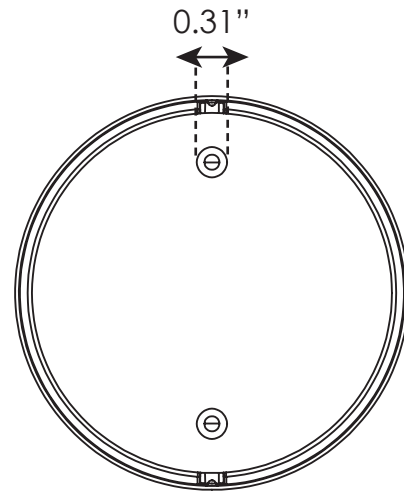

Aluminum Dual Mount Curved Shower Rod

PFMCSR800MB

Description

NeverRust[®] aluminum construction

Rust proof. Guaranteed for Life!

Curved design increases elbow room in the shower

2 easy ways to mount: permanent mount (*hardware included*) or tension mount (*no tools required*)

Construction

Size: 50" - 72"

Mount: Dual Mount

Material: Aluminum

Finish: Matte Black

Log in to [ferguson.com/facilitiesupply](https://www.ferguson.com/facilitiesupply)
888-334-0004

Dimensions

Log in to ferguson.com/facilitiesupply
888-334-0004