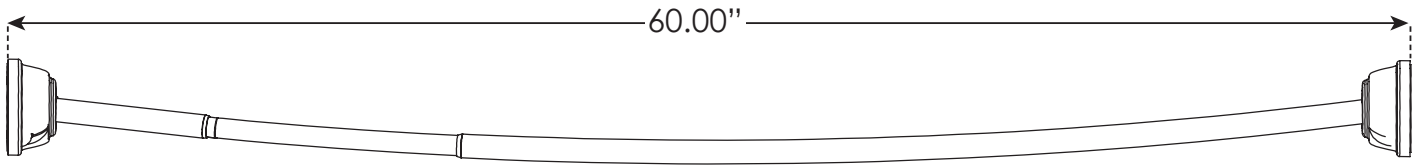

Aluminum Dual Mount Curved Shower Rod

PFMCSR800MB

Description

NeverRust[®] aluminum construction

Rust proof. Guaranteed for Life!

Curved design increases elbow room in the shower

2 easy ways to mount: permanent mount (*hardware included*) or tension mount (*no tools required*)

Construction

Size: 50" - 72"

Mount: Dual Mount

Material: Aluminum

Finish: Matte Black

Log in to [ferguson.com/facilitiesupply](https://www.ferguson.com/facilitiesupply)
888-334-0004

Dimensions

Log in to ferguson.com/facilitiesupply
888-334-0004