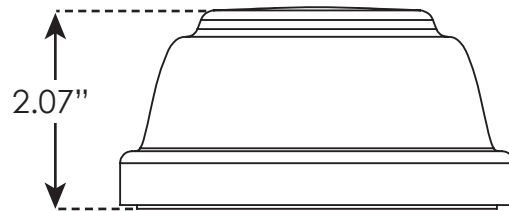

Aluminum Dual Mount Curved Shower Rod

PFMCSR800MB

Description

NeverRust[®] aluminum construction

Rust proof. Guaranteed for Life!

Curved design increases elbow room in the shower

2 easy ways to mount: permanent mount (*hardware included*) or tension mount (*no tools required*)

Construction

Size: 50" - 72"

Mount: Dual Mount

Material: Aluminum

Finish: Matte Black

Log in to [ferguson.com/facilitiesupply](https://www.ferguson.com/facilitiesupply)
888-334-0004

Dimensions

Log in to ferguson.com/facilitiesupply
888-334-0004