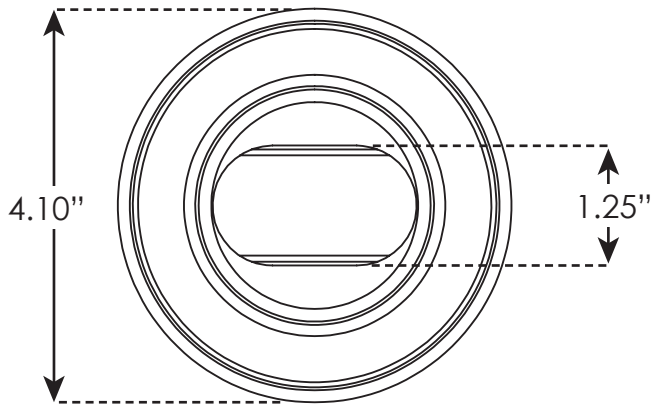

Aluminum Dual Mount Curved Shower Rod

PFMCSR800MB

Description

NeverRust[®] aluminum construction

Rust proof. Guaranteed for Life!

Curved design increases elbow room in the shower

2 easy ways to mount: permanent mount (*hardware included*) or tension mount (*no tools required*)

Construction

Size: 50" - 72"

Mount: Dual Mount

Material: Aluminum

Finish: Matte Black

Log in to [ferguson.com/facilitiesupply](https://www.ferguson.com/facilitiesupply)
888-334-0004

Dimensions

Log in to ferguson.com/facilitiesupply
888-334-0004