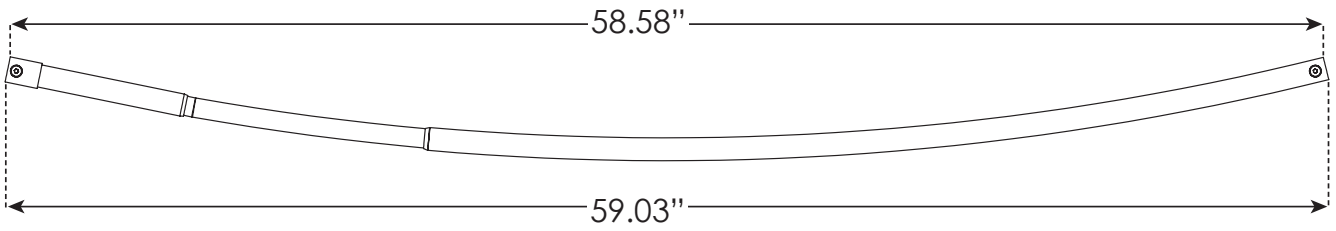

Aluminum Dual Mount Curved Shower Rod

PFMCSR800MB

Description

NeverRust[®] aluminum construction

Rust proof. Guaranteed for Life!

Curved design increases elbow room in the shower

2 easy ways to mount: permanent mount (*hardware included*) or tension mount (*no tools required*)

Construction

Size: 50" - 72"

Mount: Dual Mount

Material: Aluminum

Finish: Matte Black

Log in to [ferguson.com/facilitiesupply](https://www.ferguson.com/facilitiesupply)
888-334-0004

Dimensions

Log in to ferguson.com/facilitiesupply
888-334-0004