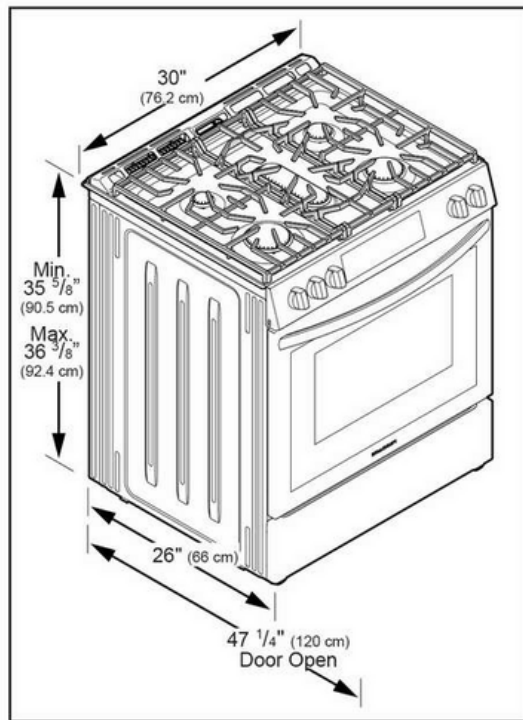

Dimensions and Volume

Minimum Height	35 5/8"
Maximum Height	36 3/8"
Width	30"
Depth	26"
Depth With Door 90° Open	47 1/4"
Depth With Handle	28 1/2"
Oven Interior Height	17 5/8"
Oven Interior Width	25 3/16"
Oven Interior Depth	19 7/8"
Oven Capacity	5.1 Cu. Ft.

General Specifications

Prop 65 Label	Yes
Warranty - Labor	1 Year
Warranty - Parts	1 Year

Safety Certifications and Approvals

CSA Listed	Yes
------------	-----

Installation Diagram

*30" (762 mm) MINIMUM CLEARANCE BETWEEN THE TOP OF THE COOKING SURFACE AND THE BOTTOM OF AN UNPROTECTED WOOD OR METAL CABINET; OR 24" (610 mm) MINIMUM WHEN BOTTOM OF WOOD OR METAL CABINET IS PROTECTED BY NOT LESS THAN 1/4" (6 mm) FLAME RETARDANT MILLBOARD COVERED WITH NOT LESS THAN NO. 28 MSG SHEET STEEL, 0.015" (0.4 mm) STAINLESS STEEL, 0.024" (0.6 mm) ALUMINUM OR 0.020" (0.5 mm) COPPER. 0" (0 mm) CLEARANCE IS THE MINIMUM FOR THE REAR OF THE RANGE. FOLLOW ALL DIMENSION REQUIREMENTS PROVIDED ABOVE TO PREVENT PROPERTY DAMAGE, POTENTIAL FIRE HAZARD, AND INCORRECT COUNTERTOP AND CABINET CUTS.