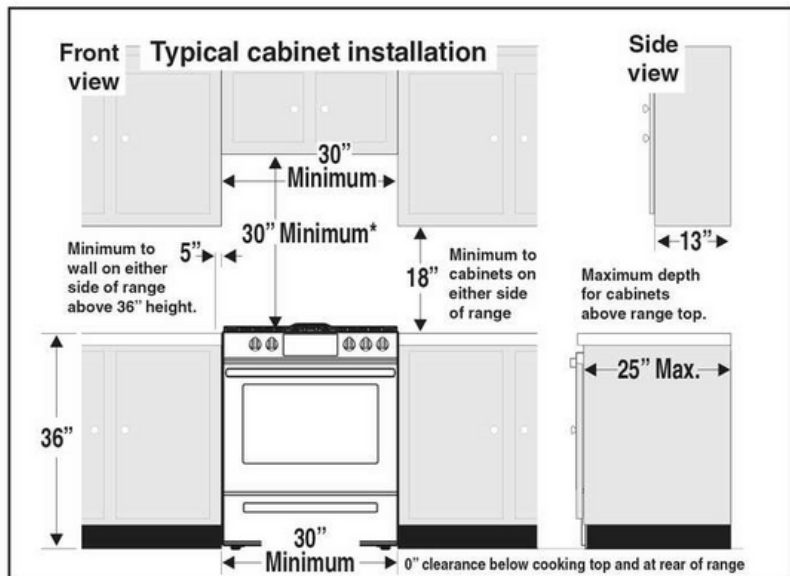

Dimensions and Volume

Minimum Height	35 5/8"
Maximum Height	36 3/8"
Width	30"
Depth	26"
Depth With Door 90° Open	47 1/4"
Depth With Handle	28 1/2"
Oven Interior Height	17 5/8"
Oven Interior Width	25 3/16"
Oven Interior Depth	19 7/8"
Oven Capacity	5.1 Cu. Ft.

30" Front Control Gas Range with Quick Boil

Gas Range

Available Products: FCFG3062AB, FCFG3062AS,

Available Colors: Black, Stainless Steel, White

FCFG3062AW

Version: 05/23

Electrical Specifications

Amps @ 120 Volts	12 Amps
Voltage Rating	120 V

General Specifications

Prop 65 Label	Yes
Warranty - Labor	1 Year
Warranty - Parts	1 Year

Safety Certifications and Approvals

CSA Listed	Yes
------------	-----

Installation Diagram

*30" (762 mm) MINIMUM CLEARANCE BETWEEN THE TOP OF THE COOKING SURFACE AND THE BOTTOM OF AN UNPROTECTED WOOD OR METAL CABINET; OR 24" (610 mm) MINIMUM WHEN BOTTOM OF WOOD OR METAL CABINET IS PROTECTED BY NOT LESS THAN 1/4" (6 mm) FLAME RETARDANT MILLBOARD COVERED WITH NOT LESS THAN NO. 28 MSG SHEET STEEL, 0.015" (0.4 mm) STAINLESS STEEL, 0.024" (0.6 mm) ALUMINUM OR 0.020" (0.5 mm) COPPER. 0" (0 mm) CLEARANCE IS THE MINIMUM FOR THE REAR OF THE RANGE. FOLLOW ALL DIMENSION REQUIREMENTS PROVIDED ABOVE TO PREVENT PROPERTY DAMAGE, POTENTIAL FIRE HAZARD, AND INCORRECT COUNTERTOP AND CABINET CUTS.