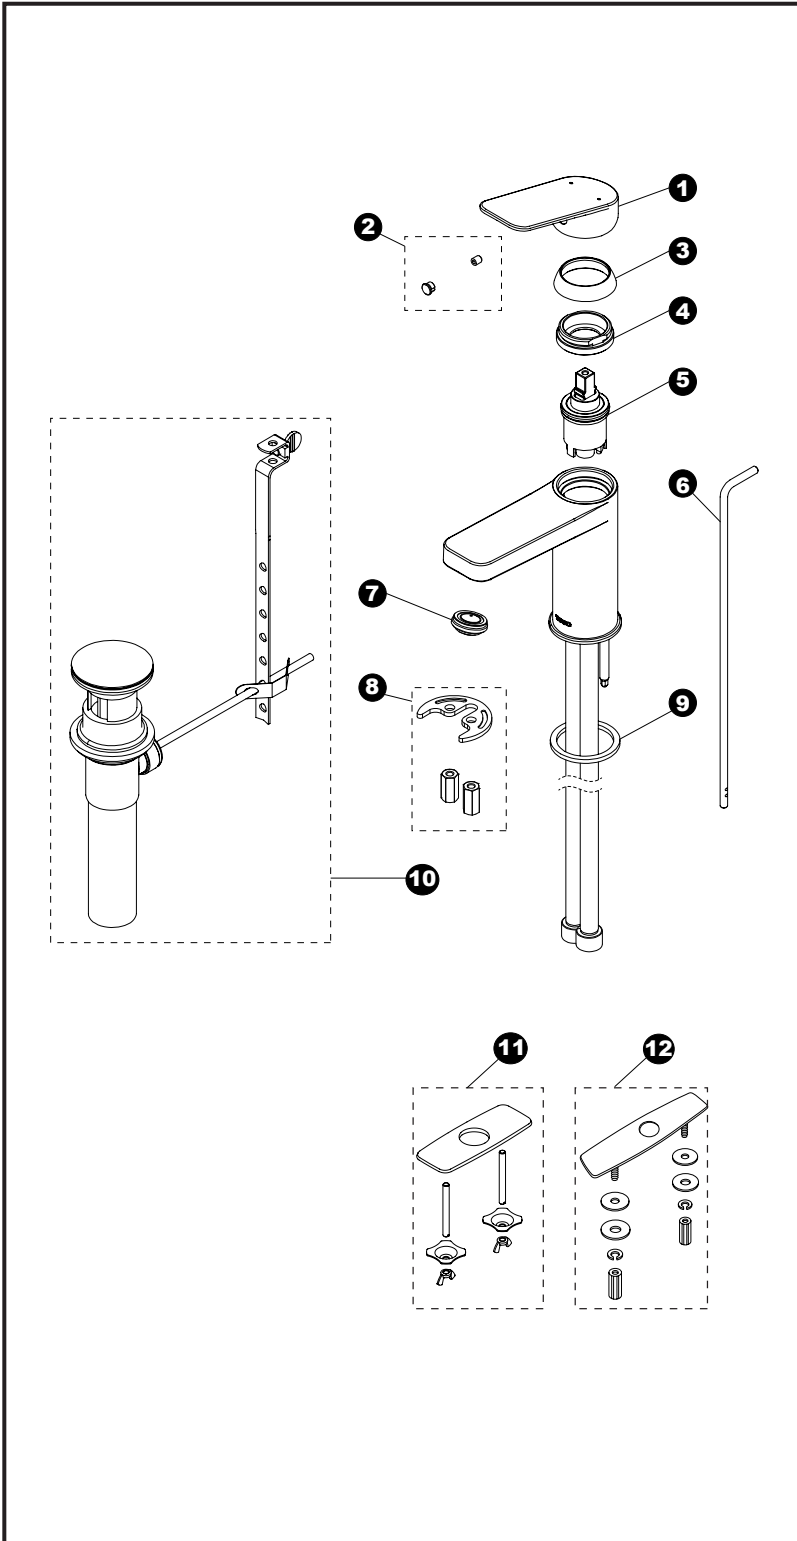

TL363SD#CP
 TL363SD12#CP
 TL363SDA03#CP
 TL363SDA05#CP

Oberon™S
Single-Handle Lavatory Faucet

Item	Part	Description
1	THP5052#CP	Handle
2	THP5054	Plug & set screw set
3	THP5056#CP	Cover, nut
4	THP5057	Nut, cartridge
5	THP5058	Cartridge
6	THP5059#CP	Lift rod
7	THP5062	Aerator
	THP5072	1.2 gpm aerator
	THP3166	0.5 gpm aerator
	THP3167	0.35 gpm aerator
8	THP5063	Mounting Hardware, Spout
9	THP5064	Gasket
10	THP4856#CP	Drain Assembly
11	THP3158#CP	Cover Plate - 4"
12	71244T8CC	Cover Plate - 8"