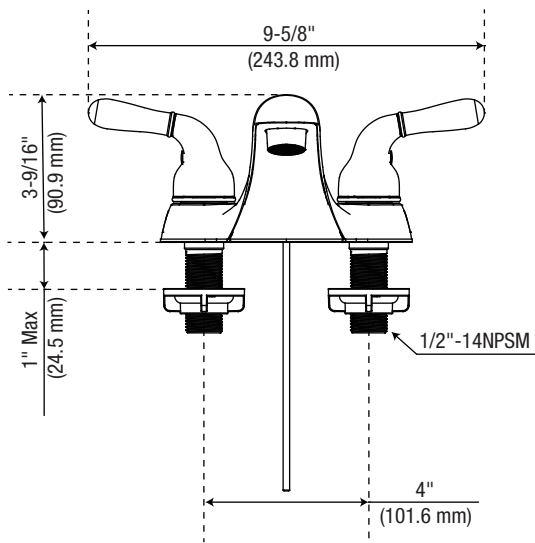

For detailed warranty information, visit ferguson.com/proflo-faucet-warranty.