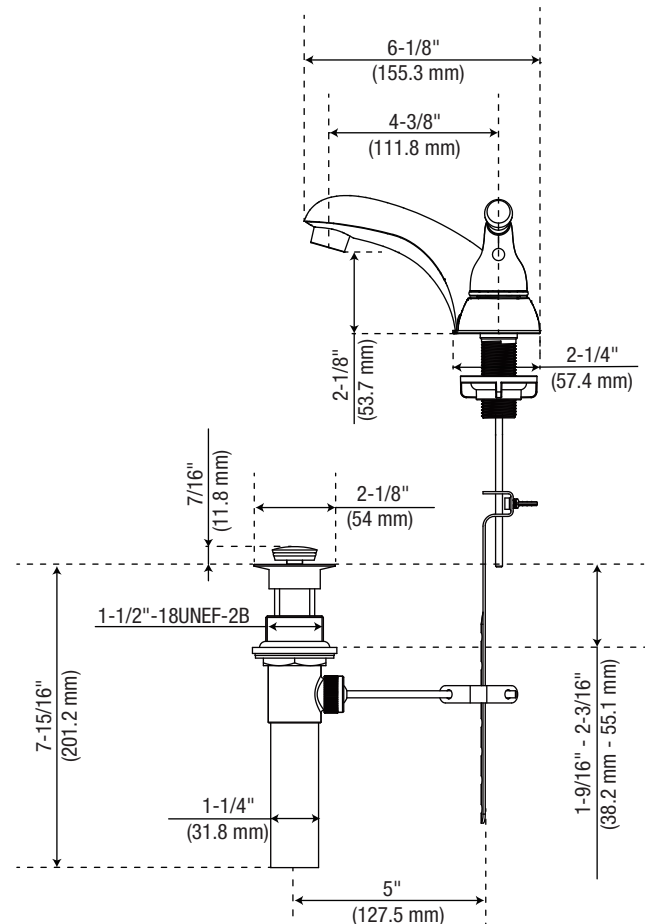

For detailed warranty information, visit ferguson.com/proflo-faucet-warranty.