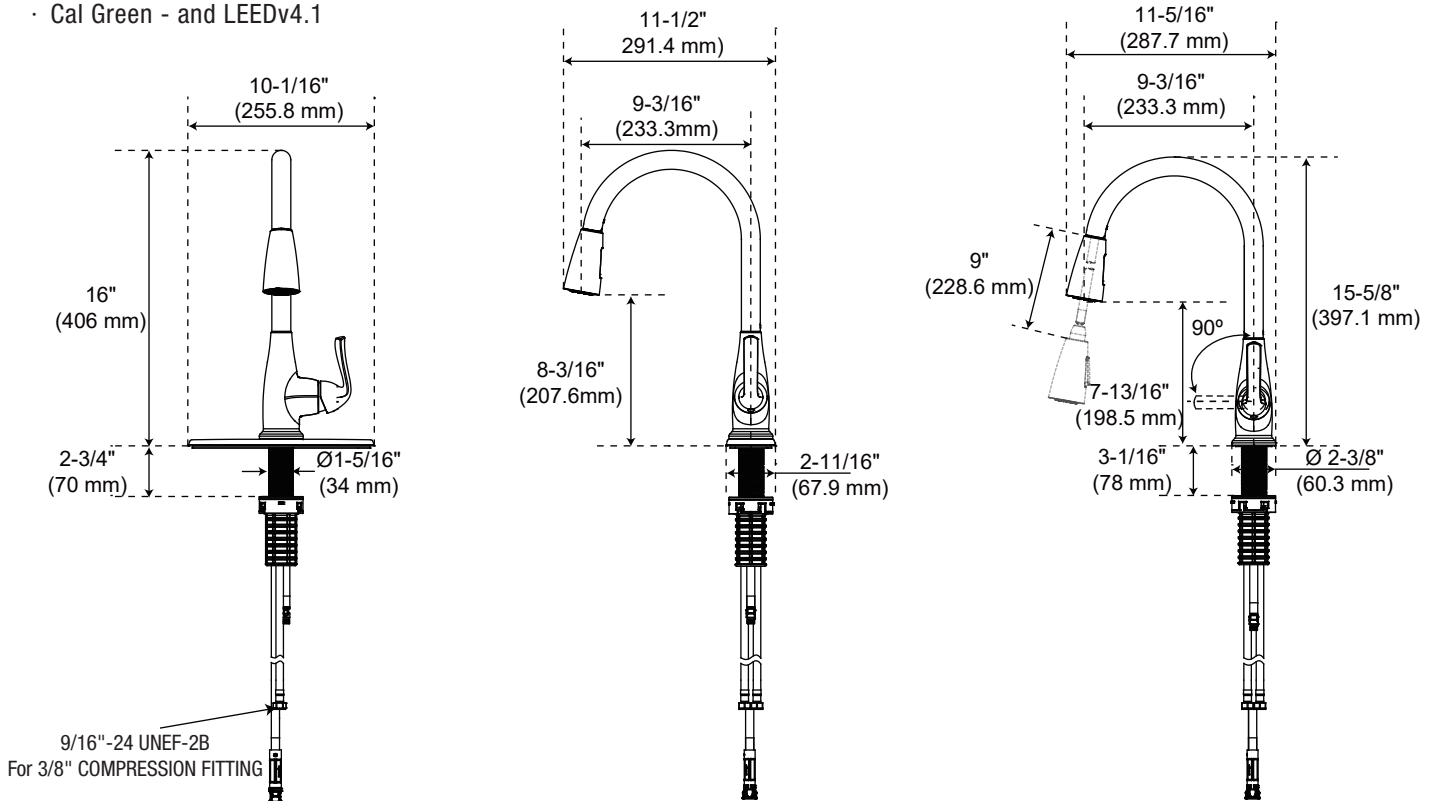

For detailed warranty information, visit ferguson.com/proflo-faucet-warranty.