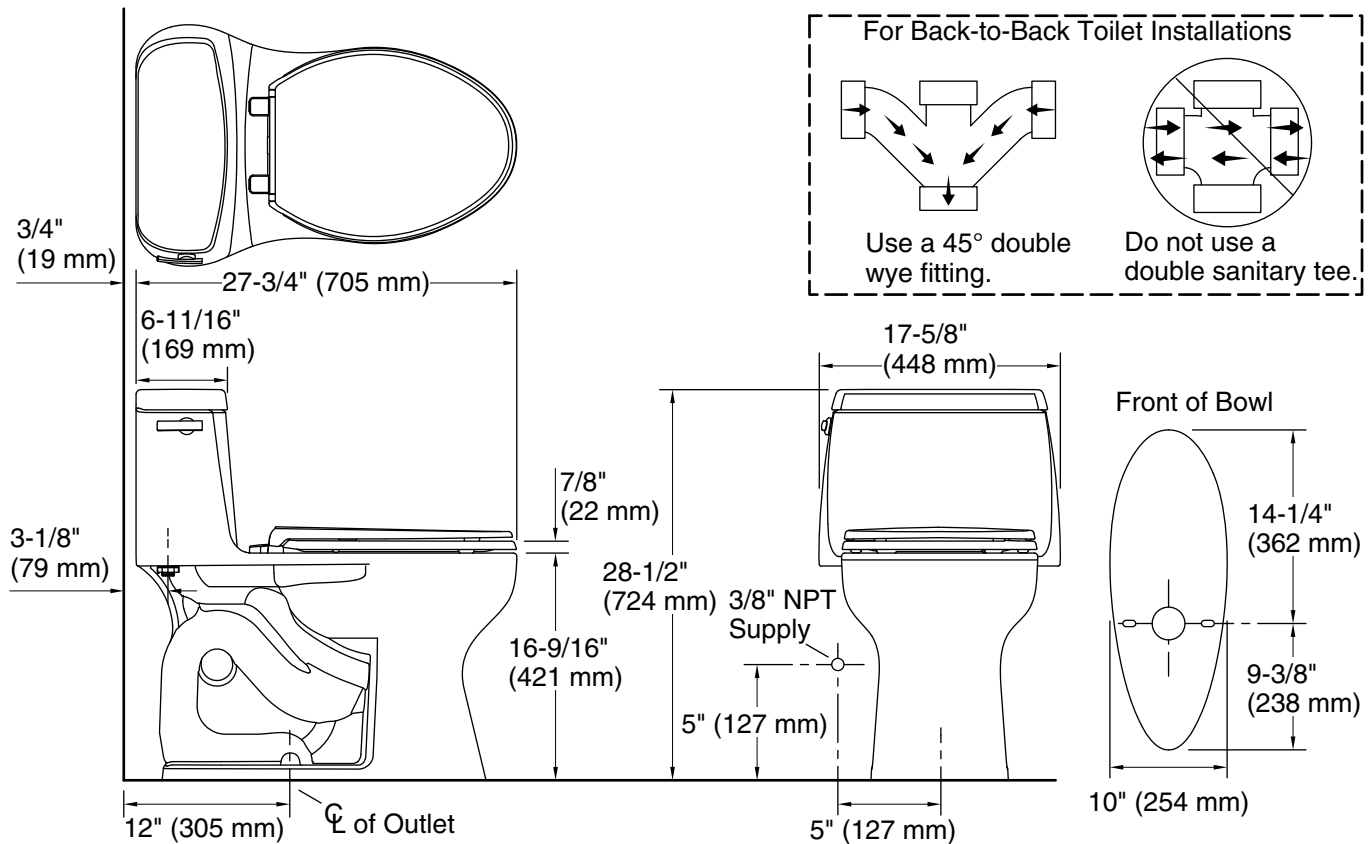

Santa Rosa™ ContinuousClean ST

One-piece compact elongated 1.28 gpf toilet

K-30812

Technical Information

All product dimensions are nominal.

Toilet type:	Floor-mount
Waste Outlet:	Floor
Bowl shape:	Elongated
Flush type:	AquaPiston, Revolution 360
Trap passageway:	2" (51 mm)
Water Consumption	
Full:	1.28 gpf (4.8 lpf)
Water surface size:	10" x 8" (254 mm x 203 mm)
Rim to water surface:	6-11/16" (170 mm)
Rough-in:	12" (305 mm)
Seat-mounting holes:	5-1/2" (140 mm)

Fixture Supply Requirements

Min static pressure:	20 psi (137.9 kPa)
Max static pressure:	80 psi (551.6 kPa)

Notes

Install this product according to the installation instructions.

ADA, OBC, CSA B651 compliant when installed to the specific requirements of these regulations.

Plumbing codes may require elongated toilets and elongated, open-front seats in public bathrooms.

Accessibility standards may require controls to be located on the open side of the toilet.

1-800-4KOHLER (1-800-456-4537)

Kohler Co. reserves the right to make revisions without notice to product specifications.

For the most current Specification Sheet, go to www.kohler.com.

11-22-2022 08:58 - US

THE BOLD LOOK
OF **KOHLER**