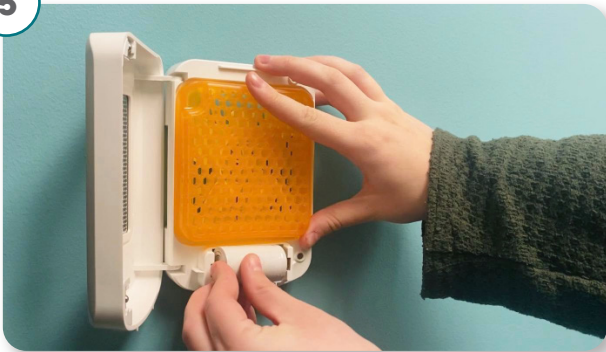

ourfresh 2.0

operating instructions

fresh[®]
PRODUCTS

Keeping your world smelling fresh.

Mount the **ourfresh 2.0** in the center of the space (for even fragrance distribution) using mounting tape or anchors/screws (both provided). Recommend 6'-8' above floor to eliminate need for a ladder.

1

All systems go: blinks **GREEN**

2

Replace refill: blinks **RED**

3

Battery comes with refill

4

Open the cover

5

Replace refill and battery

6

Close the cover and recycle refill

• Light sensitive - fan runs at regular program setting when there is light and at half program when it is dark (fan does NOT run continuously)