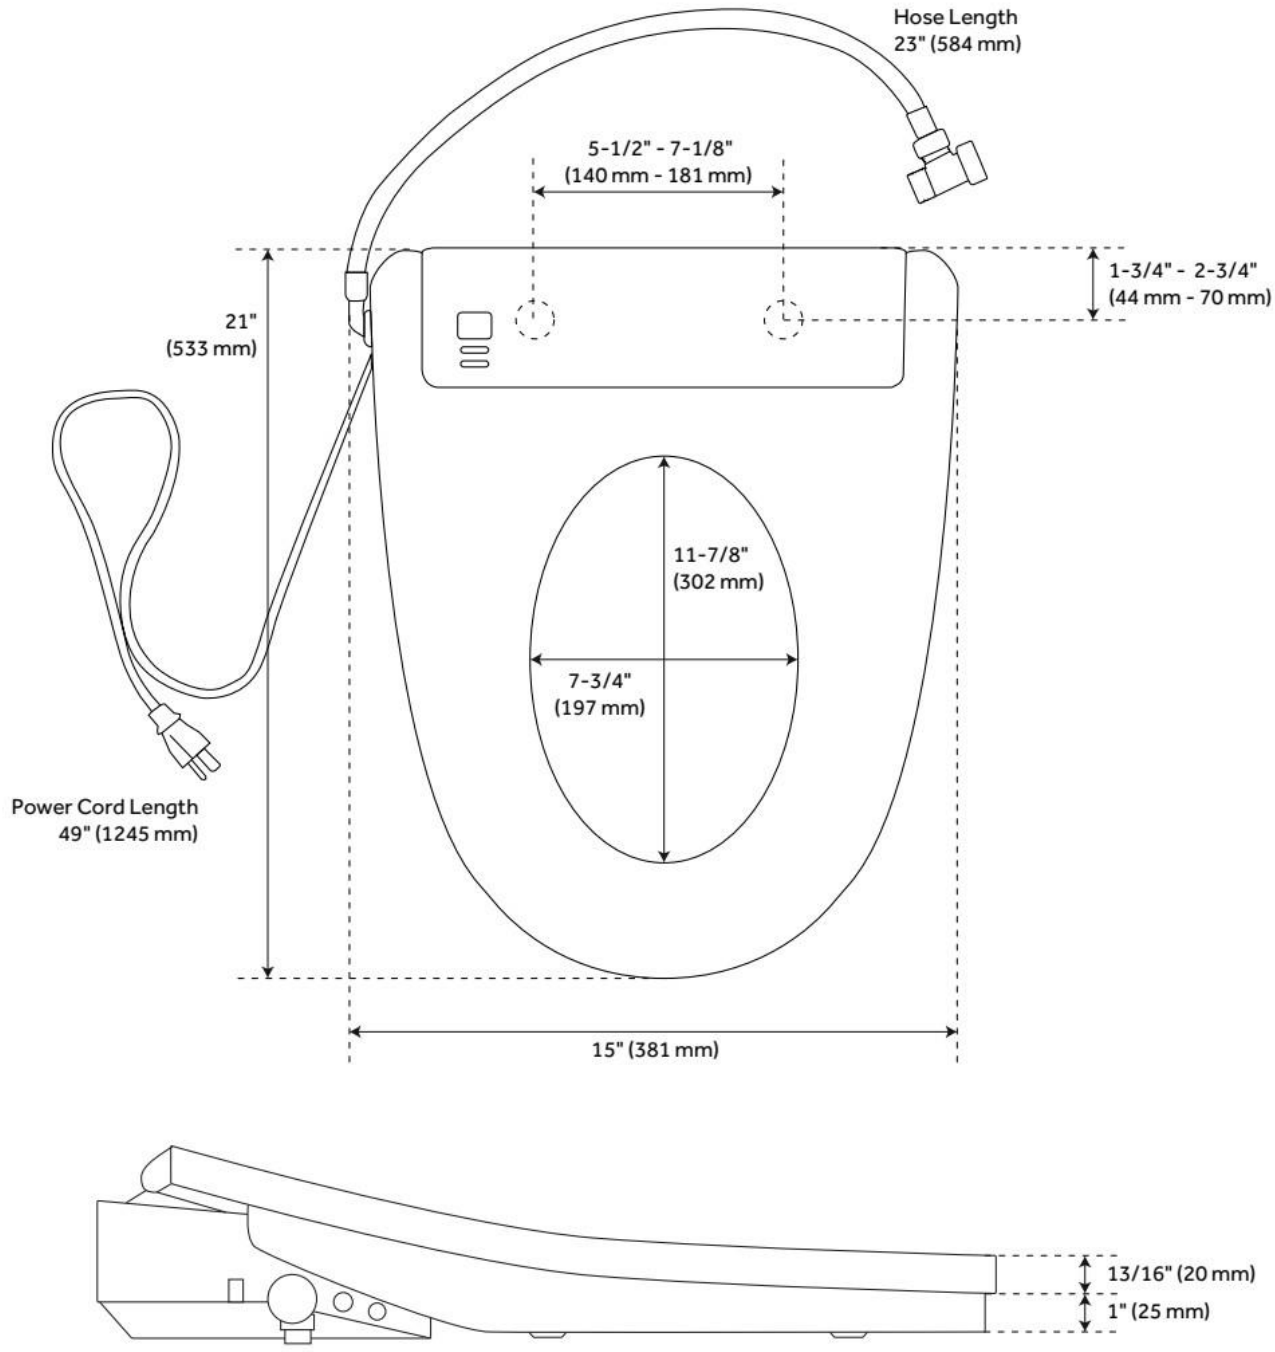

ALDRIDGE ELONGATED ELECTRONIC BIDET TOILET SEAT

SKU: 448556
Code: SHBDS201

REVISED 7/15/2024