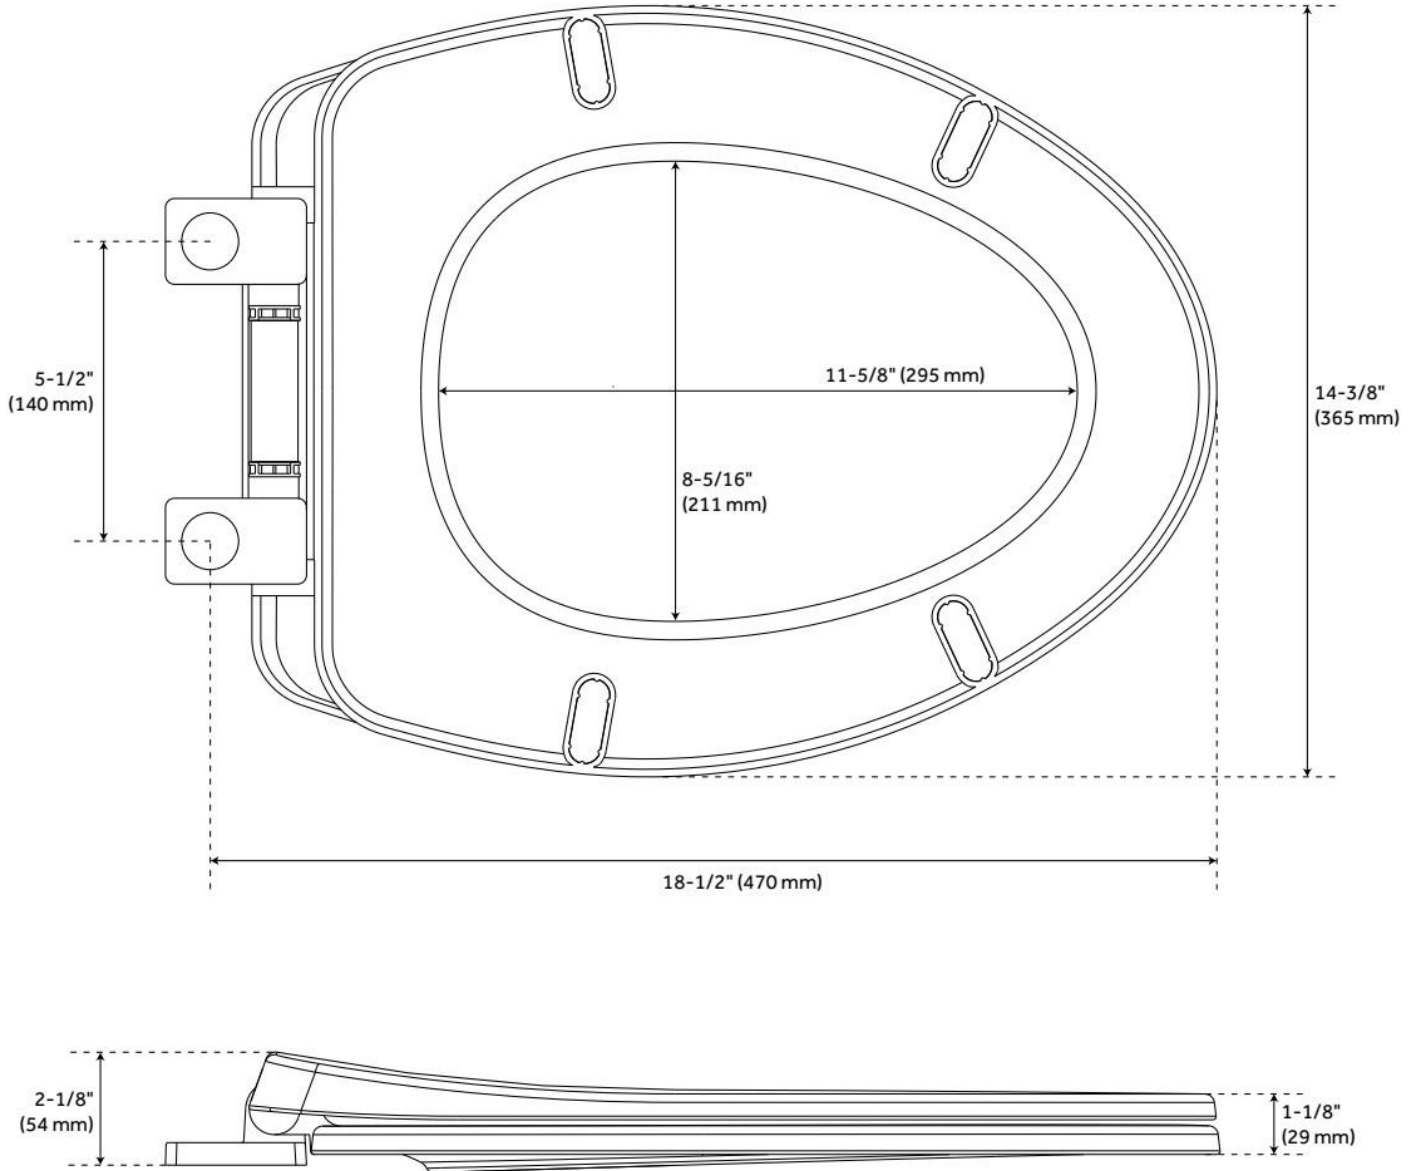

WAYCROSS TWO-PIECE EUROPEAN REAR OUTLET TOILET

SKU: 953821

Code: SH484141, SH484145

FEATURES

Material: Vitreous china
Toilet Style: 2-Piece
Flush Handle Location: Left
Bowl Height: 16-1/2"
Bowl Shape: Elongated
Rough-in: 7-1/2"
Gallons Per Flush: 1.28 GPF (4.8 LPF)
Flush Type: Washdown
Flush Valve Size: 2"
Trapway Diameter: 2"
Seat Included: Optional
Water Spot: 6" x 5"

ADDITIONAL FEATURES

- **European rear outlet toilet. See Additional Images for detailed photos.**
- Includes P-trap connector.
- Connector may be glued to 3" PVC or ABS coupling or hub fitting. Also fastens to 4" PVC or ABS hub fitting with included rubber seal.
- Connector configuration allows for ± 1 " adjustment of rough in height of the drain pipe at the wall.
- Optional bidet seat details:
- Features warm water, seat warmer, spray massage, warm drying, smart night light, and auto-cleaning modes.
- Includes a remote control for one-handed operation.
- Features Nozzle Clean mode for cleaning.
- The UV light treatment sterilizes the spray nozzle by killing bacteria in three minutes. The red indicator light automatically turns on 10 seconds after use, stays on for three minutes during the cleaning process, and turns off when it is complete.

REVISED 7/22/2024

WAYCROSS TWO-PIECE EUROPEAN REAR OUTLET TOILET

SKU: 953821

Code: SH484141, SH484145

REVISED 7/22/2024

WAYCROSS TWO-PIECE EUROPEAN REAR OUTLET TOILET

SKU: 953821

Code: SH484141, SH484145

REVISED 7/22/2024

ALDRIDGE ELONGATED ELECTRONIC BIDET TOILET SEAT

SKU: 448556
Code: SHBDS201

FEATURES

Material: Plastic
Product Finish: White
Bowl Shape: Elongated

ASME A112.4.2/CSA B45.16, Massachusetts Accepted, UL 1431, CAN/CSA-C22.2 No. 64, CAN/CSA-C22.2 No. 68,
LISTED ID: SHBDS201WH