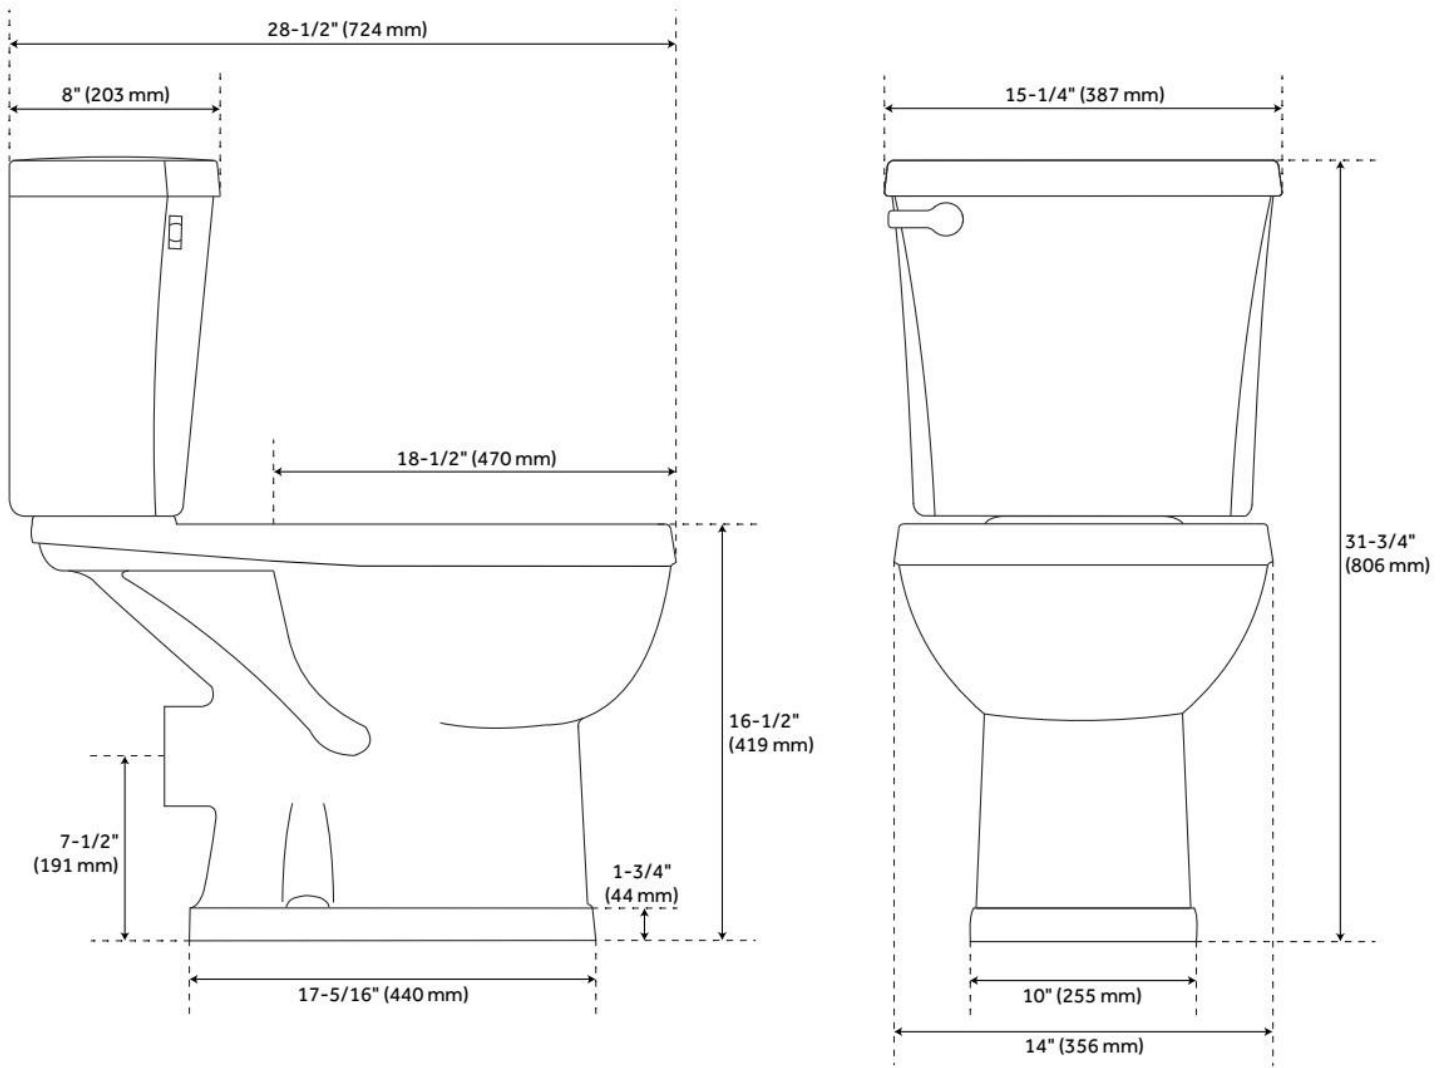

WAYCROSS TWO-PIECE EUROPEAN REAR OUTLET TOILET

SKU: 953821

Code: SH484141, SH484145

FEATURES

Material: Vitreous china
Toilet Style: 2-Piece
Flush Handle Location: Left
Bowl Height: 16-1/2"
Bowl Shape: Elongated
Rough-in: 7-1/2"
Gallons Per Flush: 1.28 GPF (4.8 LPF)
Flush Type: Washdown
Flush Valve Size: 2"
Trapway Diameter: 2"
Seat Included: Optional
Water Spot: 6" x 5"

ADDITIONAL FEATURES

- **European rear outlet toilet. See Additional Images for detailed photos.**
- Includes P-trap connector.
- Connector may be glued to 3" PVC or ABS coupling or hub fitting. Also fastens to 4" PVC or ABS hub fitting with included rubber seal.
- Connector configuration allows for ± 1 " adjustment of rough in height of the drain pipe at the wall.
- Optional bidet seat details:
- Features warm water, seat warmer, spray massage, warm drying, smart night light, and auto-cleaning modes.
- Includes a remote control for one-handed operation.
- Features Nozzle Clean mode for cleaning.
- The UV light treatment sterilizes the spray nozzle by killing bacteria in three minutes. The red indicator light automatically turns on 10 seconds after use, stays on for three minutes during the cleaning process, and turns off when it is complete.

REVISED 7/22/2024

WAYCROSS TWO-PIECE EUROPEAN REAR OUTLET TOILET

SKU: 953821

Code: SH484141, SH484145

REVISED 7/22/2024

WAYCROSS TWO-PIECE EUROPEAN REAR OUTLET TOILET

SKU: 953821

Code: SH484141, SH484145

REVISED 7/22/2024

ALDRIDGE ELONGATED ELECTRONIC BIDET TOILET SEAT

SKU: 448556
Code: SHBDS201

FEATURES

Material: Plastic
Product Finish: White
Bowl Shape: Elongated

ASME A112.4.2/CSA B45.16, Massachusetts Accepted, UL 1431, CAN/CSA-C22.2 No. 64, CAN/CSA-C22.2 No. 68,
LISTED ID: SHBDS201WH