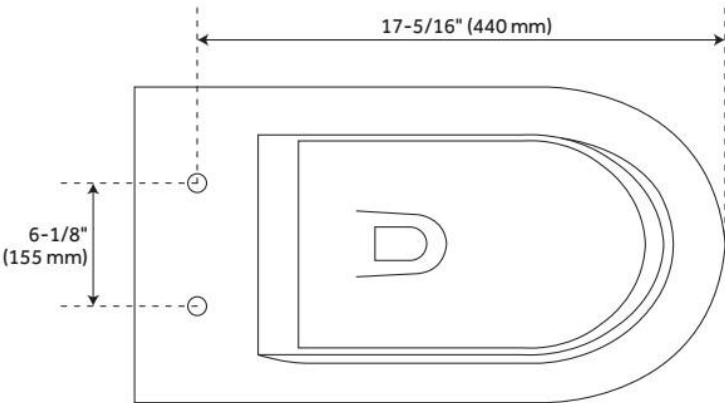

ARNELLE DUAL-FLUSH WALL-MOUNT ELONGATED TOILET

SKU: 953819

Code: SH484210, SH484128, SH484130, SH484131, SH484132

REVISED 7/17/2024