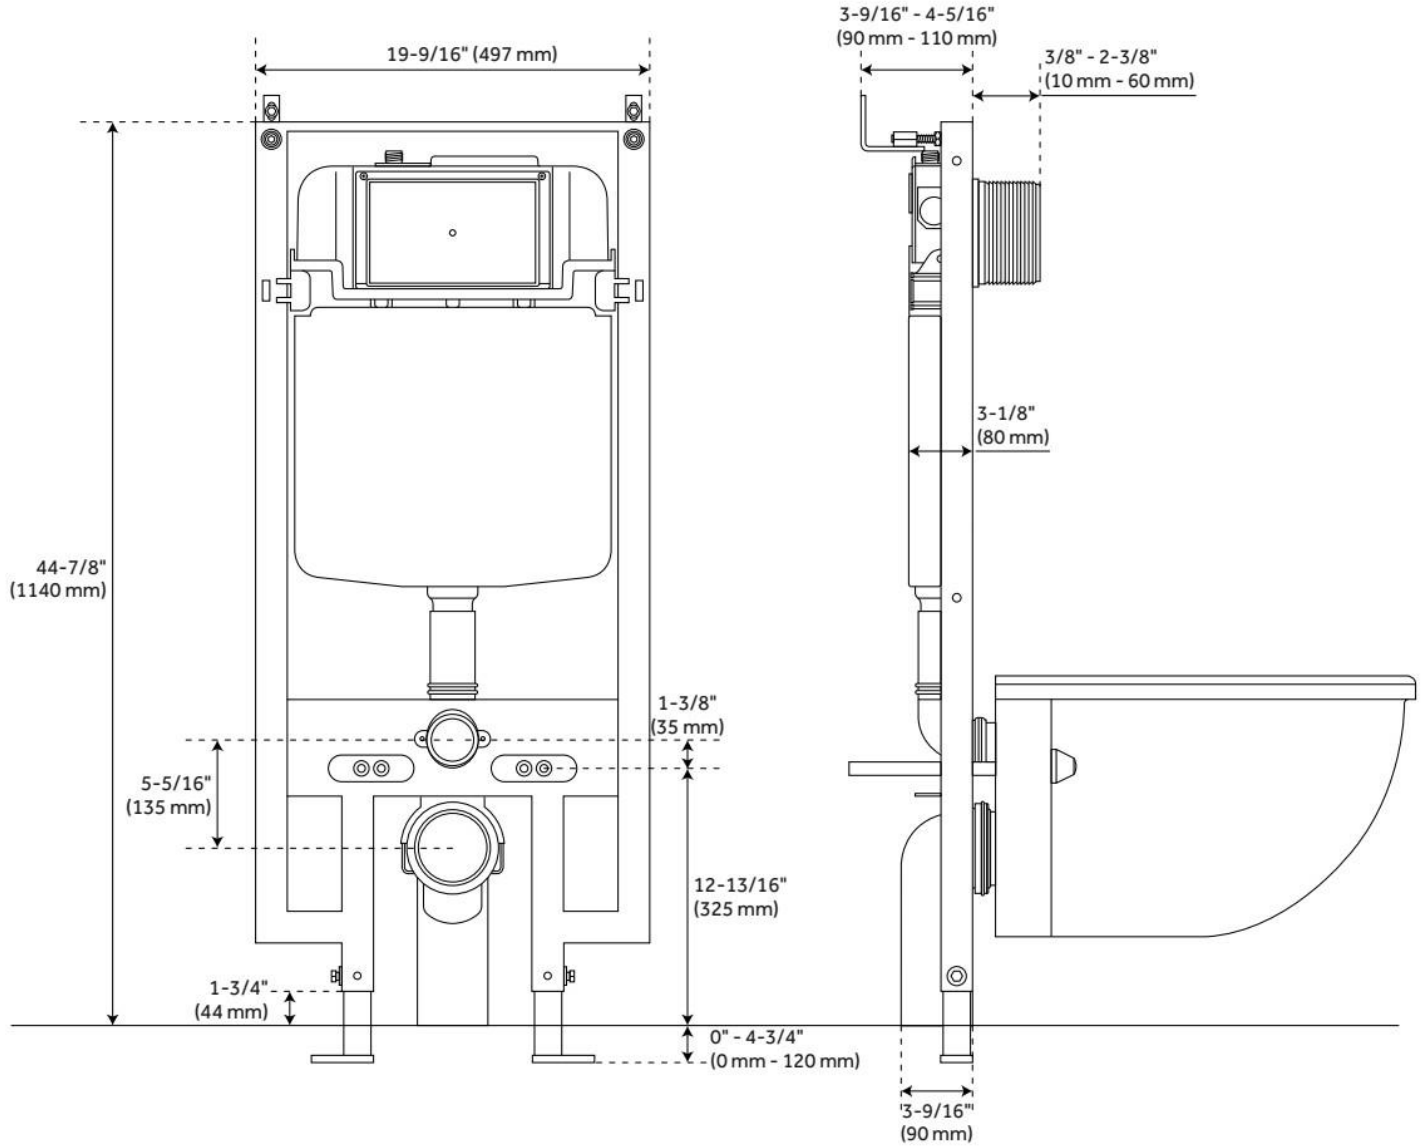

CONCEALED IN-WALL TANK CARRIER FOR WALL MOUNT TOILET

SKU: 953818

Code: SH484123, SH484125, SH484126, SH484127

REVISED 7/17/2024