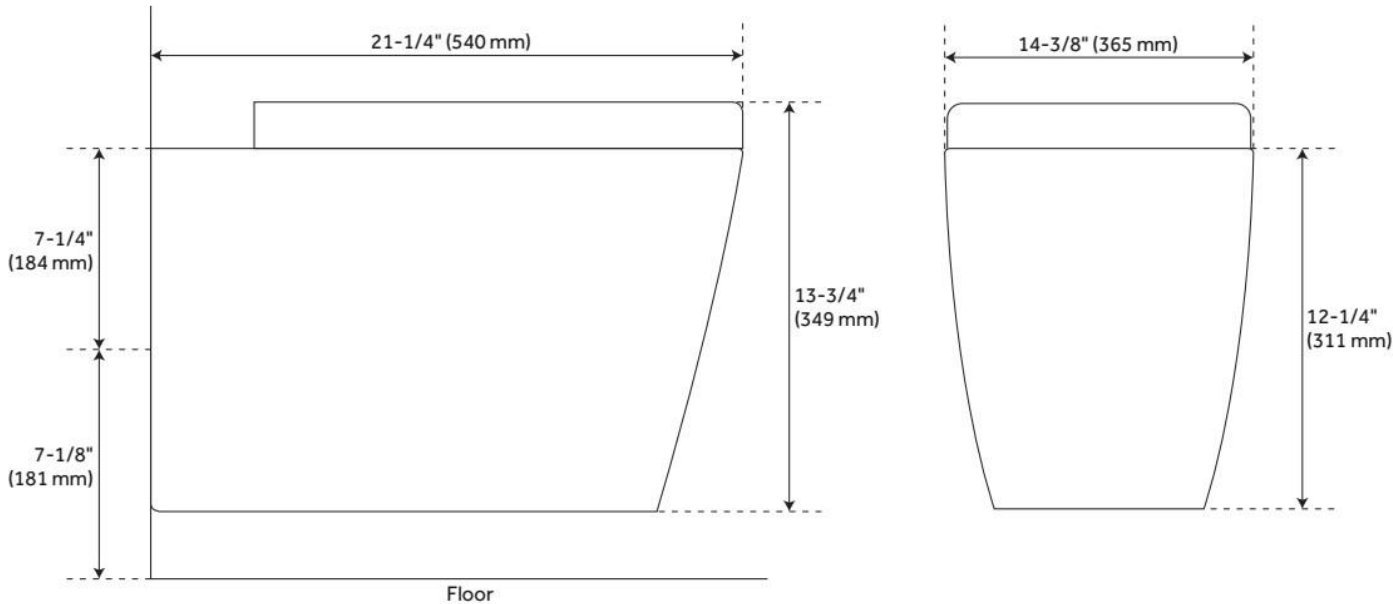

ARNELLE DUAL-FLUSH WALL-MOUNT ELONGATED TOILET

SKU: 953819

Code: SH484210, SH484128, SH484130, SH484131, SH484132

REVISED 7/17/2024