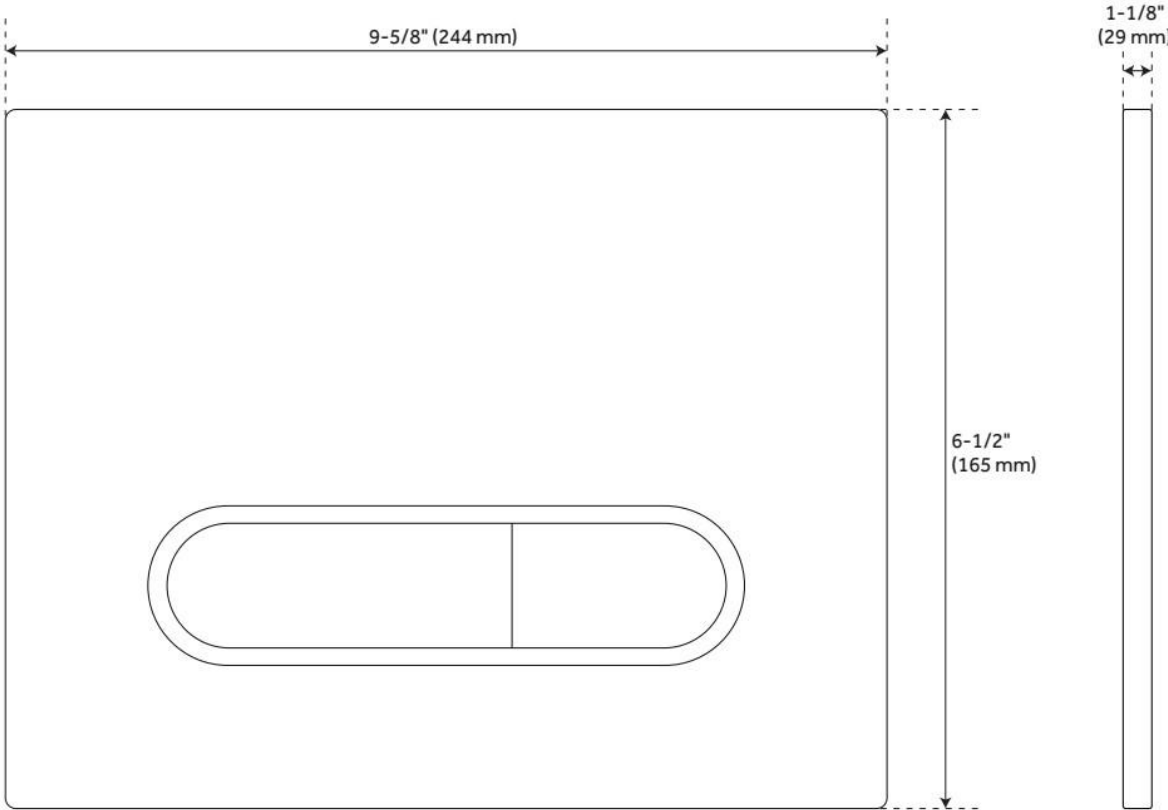

ARNELLE DUAL-FLUSH WALL-MOUNT ELONGATED TOILET

SKU: 953819

Code: SH484210, SH484128, SH484130, SH484131, SH484132

REVISED 7/17/2024