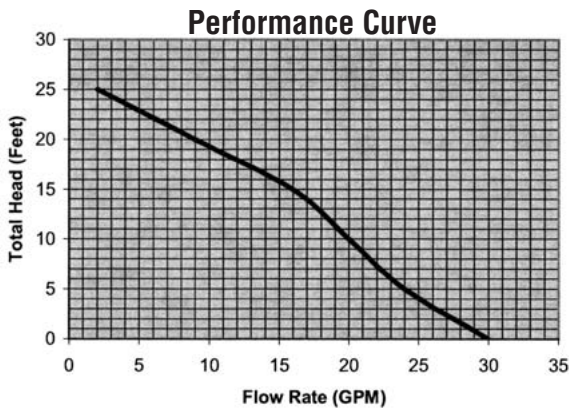

Product Specifications

Performance Chart

Discharge Height	0'	5'	10'	15'	20'	25'
Gallons per Minute	30	22	20	16	9	2
Gallons per Hour	1800	1320	1200	960	540	120