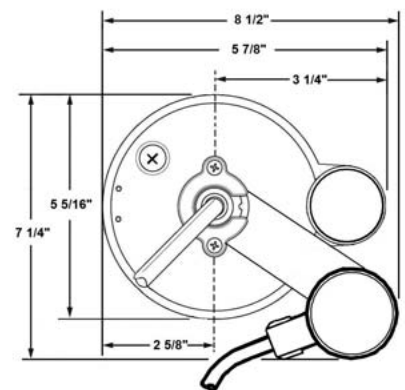

Warranty and Codes

These products come complete with installation, operating care and maintenance instructions. In an effort to continually improve our products, FEI will make design changes from time to time. We reserve the right to ship newly designed products to fill any order unless we agree in writing to do otherwise. PROFLO Pumps carry the following limited warranty:

- Cast Iron & Utility Pumps – 3-year limited warranty
- Thermoplastic Sump & Utility Pumps – 1-year limited warranty
- Sewage & Effluent Pumps – 1-year limited warranty