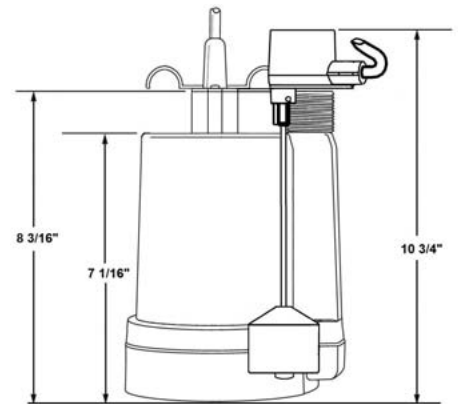

### Product Features

- 1/4 HP thermoplastic automatic sump pump with vertical float
- Submersible sump pump for typical residential applications
- Comes with 10' power cord with piggyback plug (on switch cord)
- 3.8 amps, 370 watts
- Maximum head of 25 feet
- Maximum flow rate of 30 GPM
- 3450 RPM
- Permanent split capacitor motor
- SJE Rhombus vertical float switch
- Liquid temperature range 32°-120°F
- Discharge size 1-1/4" MNPT & 1-1/4" FNPT
- Handles 1/8" solids

### Product Specifications

**Performance Chart**

Discharge Height	0'	5'	10'	15'	20'	25'
Gallons per Minute	30	22	20	16	9	2
Gallons per Hour	1800	1320	1200	960	540	120