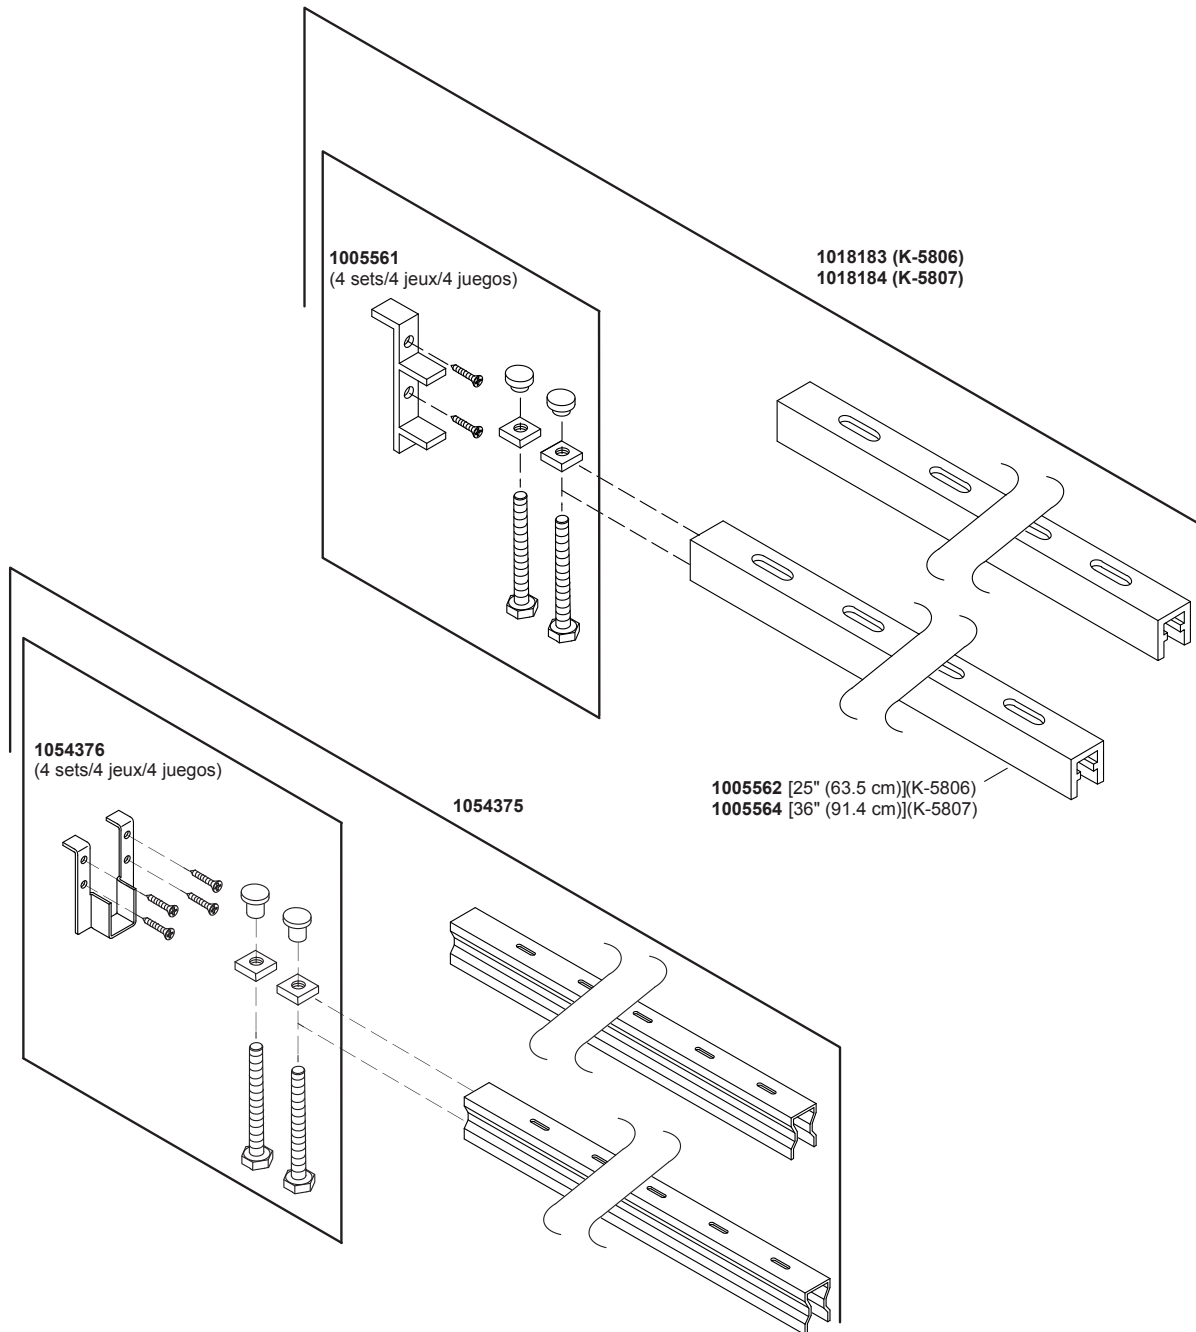

# Executive Chef™

33" x 22" x 10-5/8" Undermount large/medium, high/low double-bow  
K-5931-4U-0

1005563-8-G

© 2013 Kohler Co.